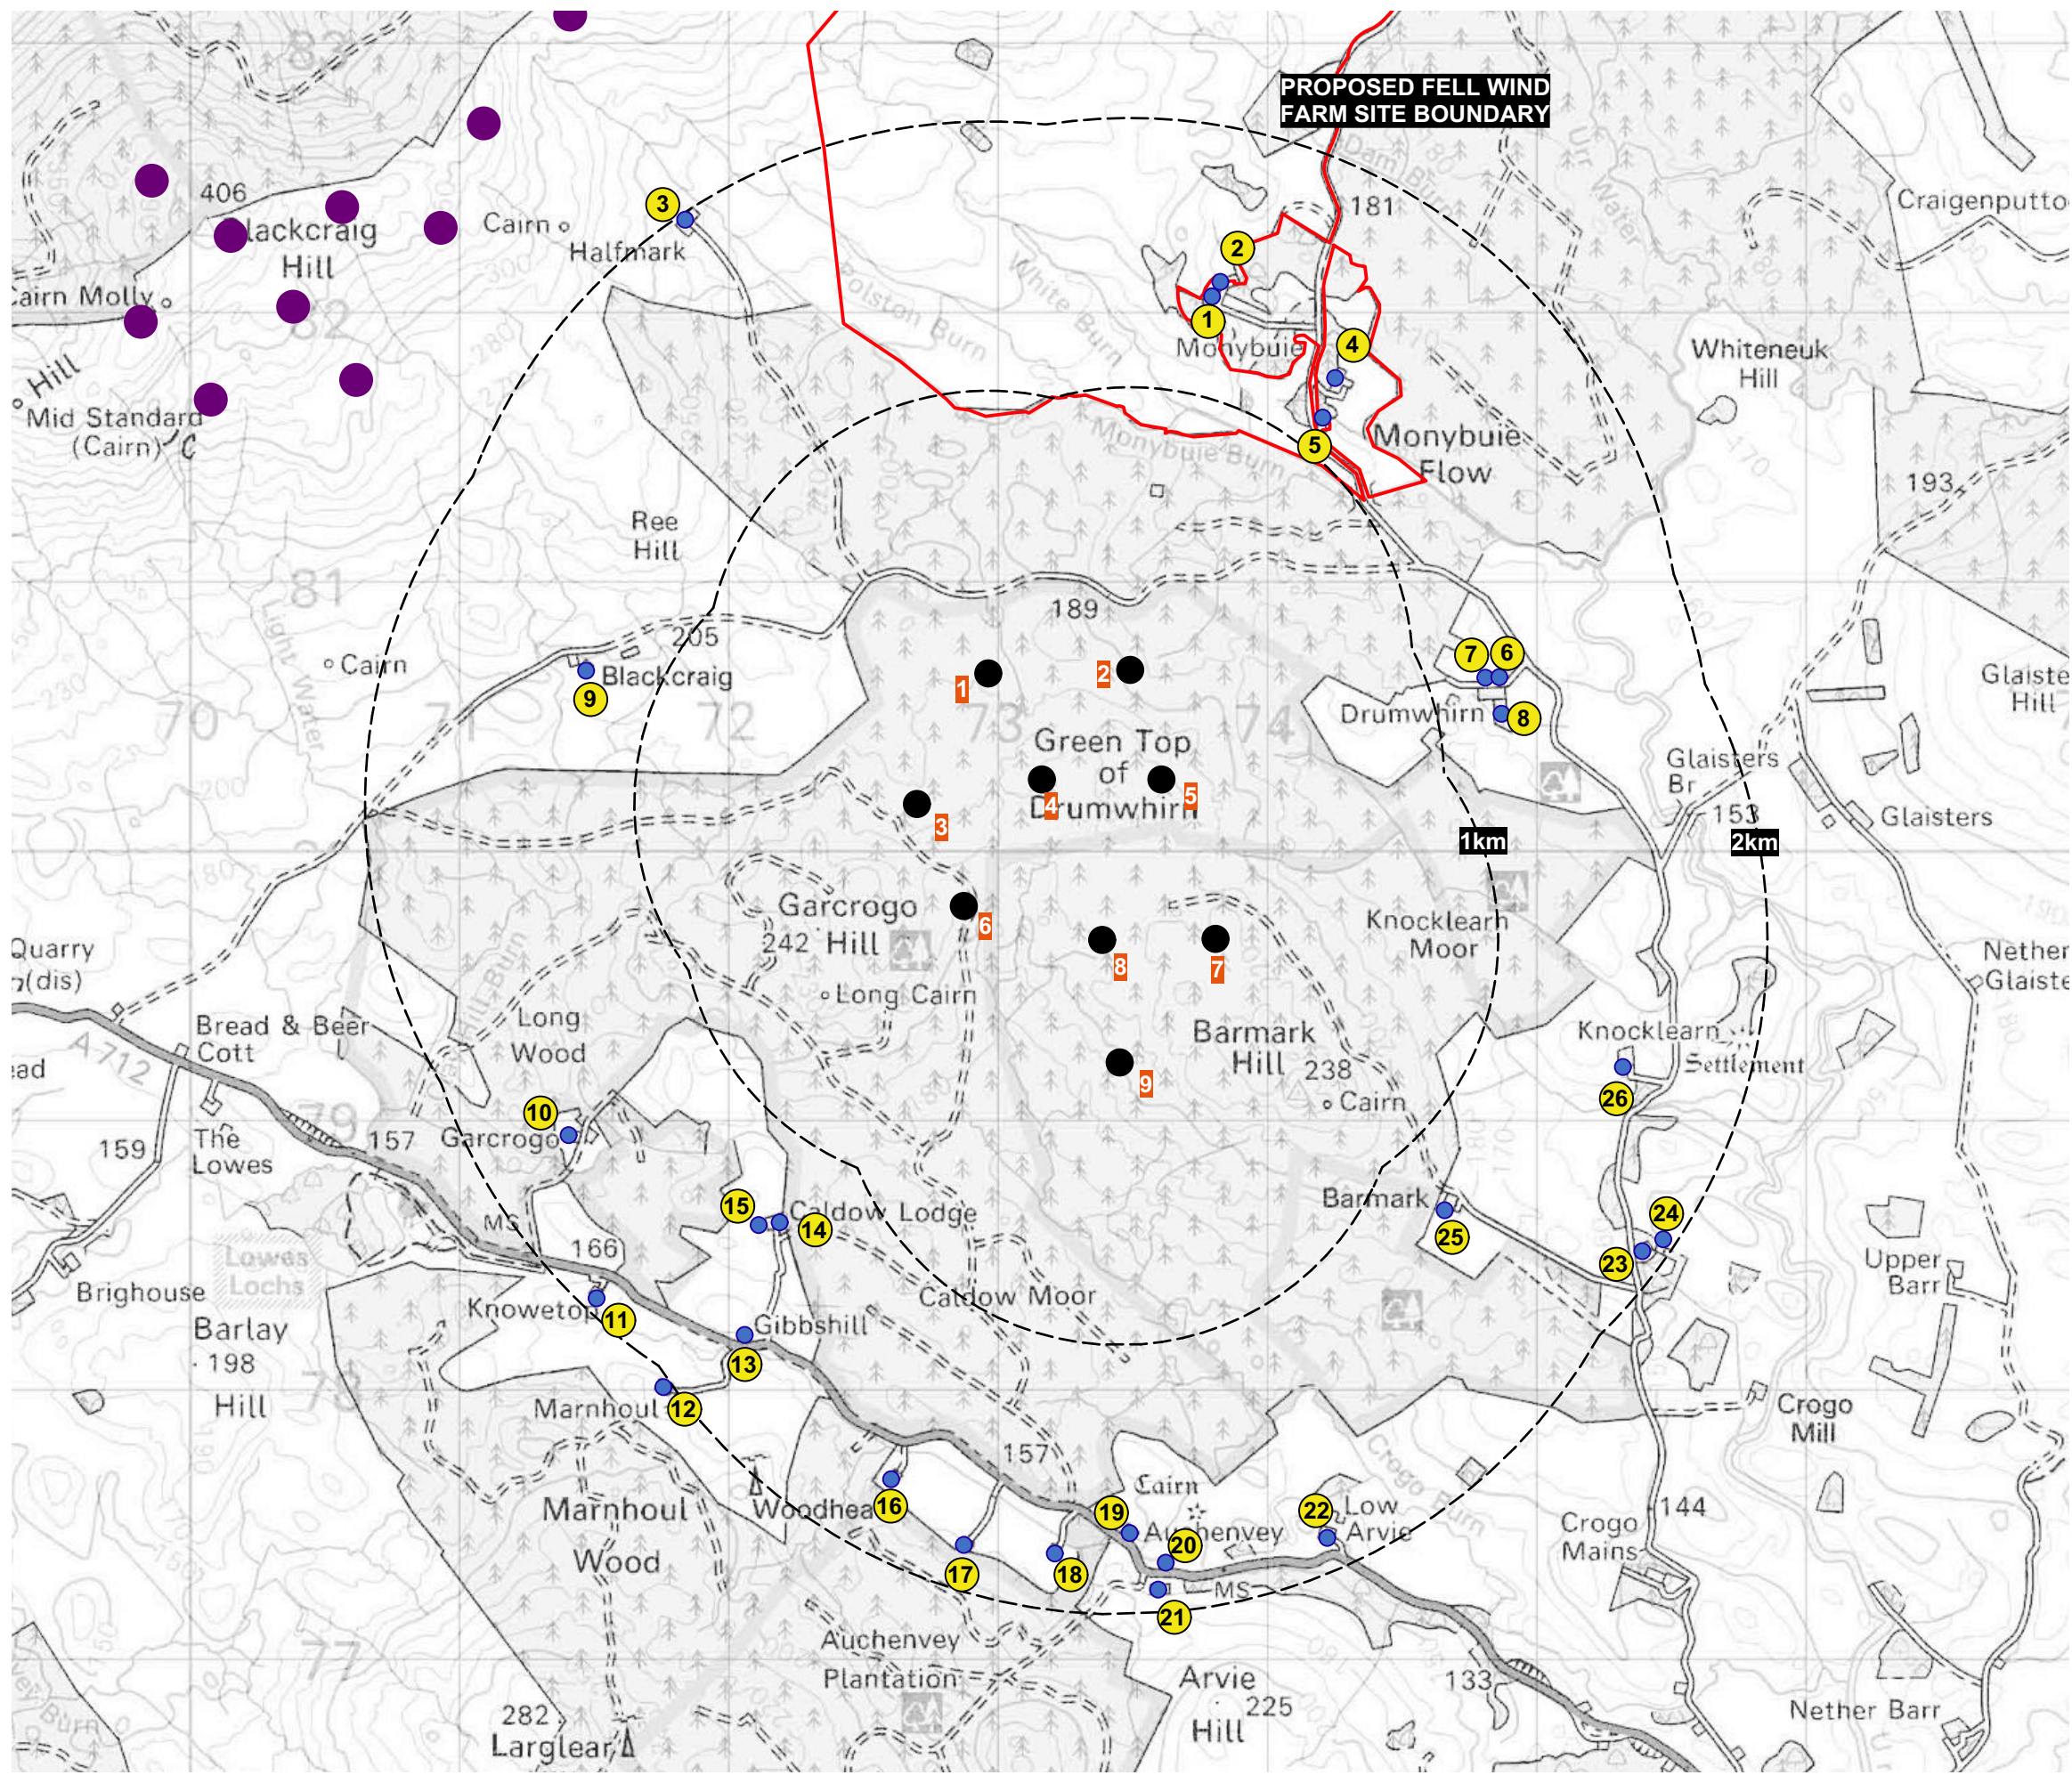

Key

- Radii from Turbine Centres
- 1 Proposed Turbine and Reference
- Blackcraig Hill Wind Farm Turbines
- Property and Reference
- 4 List of properties within 2km of turbines (Reference taken from Dumfries and Galloway Council's Property Search)

List of properties within 2km of turbines (Reference taken from Dumfries and Galloway Council's Property Search)

1. Monybuie House
2. Monybuie Cottage
3. Halfmark
4. Nether Monybuie
5. Monybuie Schoolhouse
6. The Byre A
7. The Byre B
8. Drumwhirn
9. Blackcraig
10. Gargrogo and Kennels
11. Knowetop
12. Marnhoul
13. Gibbshill
14. Caldow Lodge
15. 1-6 Caldow Cottages
16. Woodhead
17. Mid Moss
18. Mossend
19. Auchenvy Farm
20. Braemar
21. 1-4 Auchenvy
22. Low Arvie
23. Roan Lodge
24. Lothorien Hostel
25. Barmark
26. Knocklearn

Properties within 2km of Turbines	
Gargrogo Wind Farm	
Source: © Figure: Crown copyright and database rights 2018 Ordnance Survey 100020449	
Client: EnergieKontor	
Drawn by: TH	Checked: HS/DT
Date: Sept 2020	Figure:
Scale: 1:25,000 @ A3	Revision: P20-1257.100A