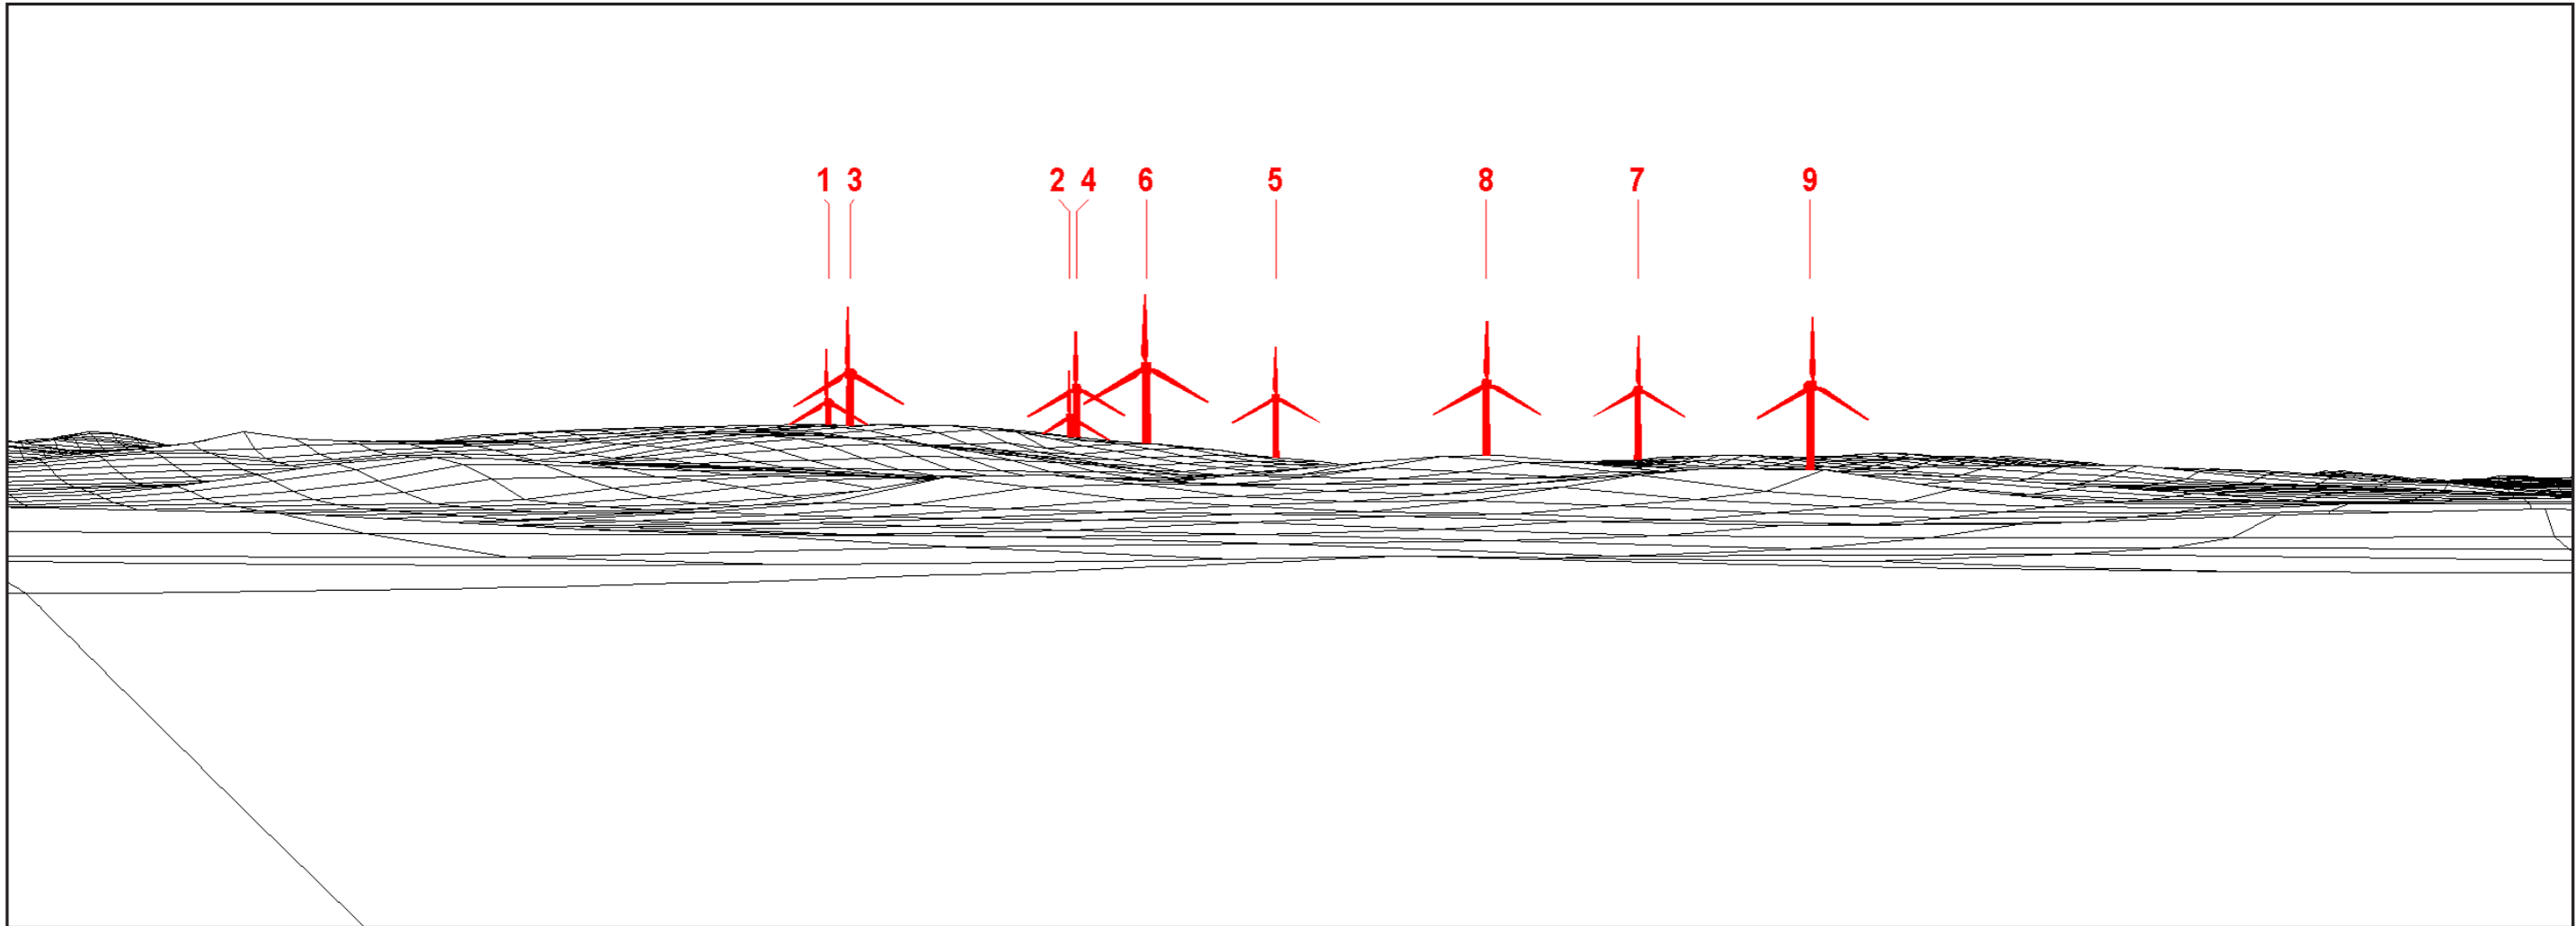

Viewpoint Information  
8 - Drumwhirn  
OS Reference: 274897, 580610  
Direction of view towards site: West

Wireframe

Viewpoint Information  
9 - Blackcraig  
OS Reference: 271456, 580722  
Direction of view towards site: East

Wireframe

Viewpoint Information

10 - Garcrogo and Kennels

OS Reference: 271489, 578939

Direction of view towards site: North-east

Wireframe

Viewpoint Information

11 - Knowetop