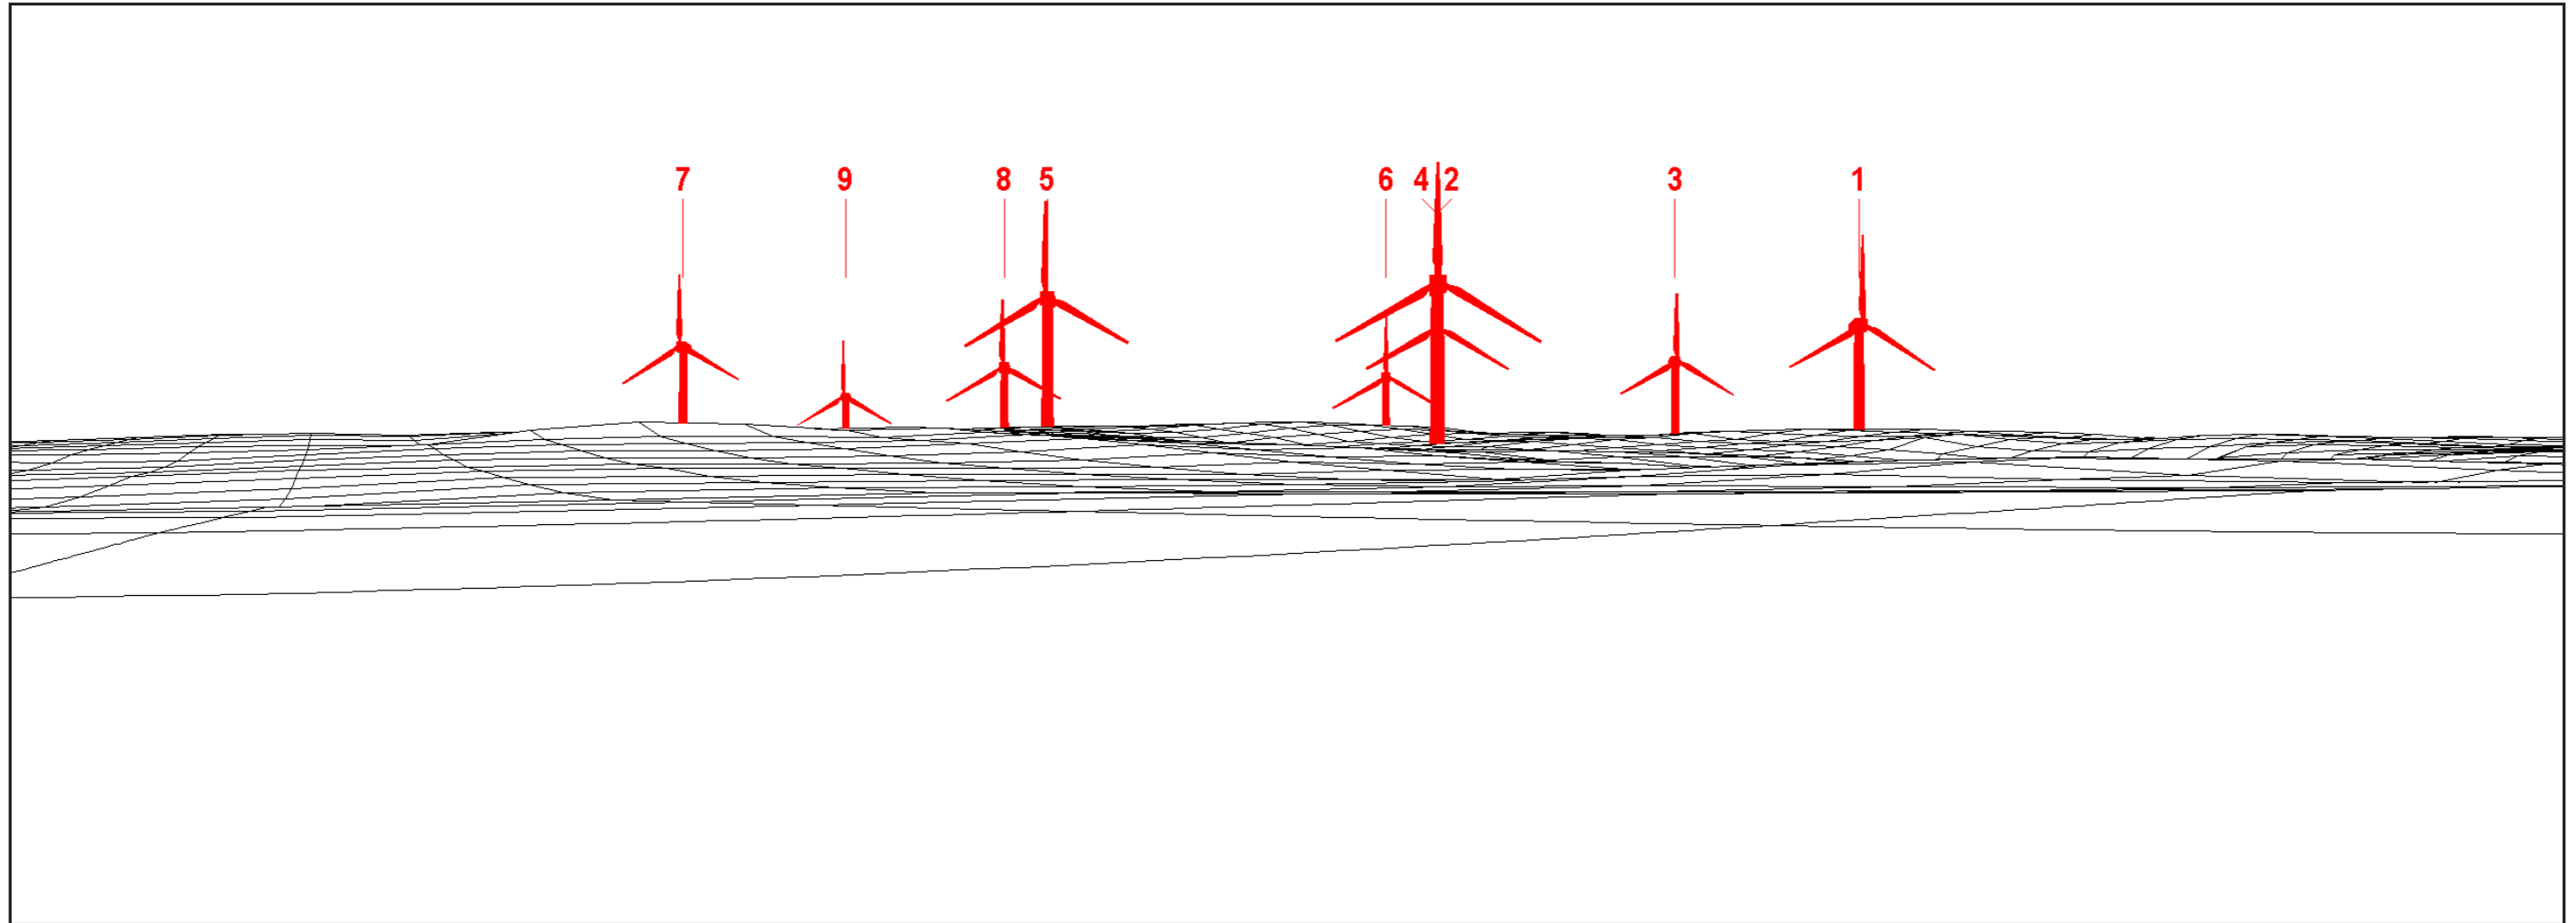

Wireframe

Viewpoint Information

5 - Monybuie Schoolhouse

OS Reference: 274233, 581587

Direction of view towards site: South-west