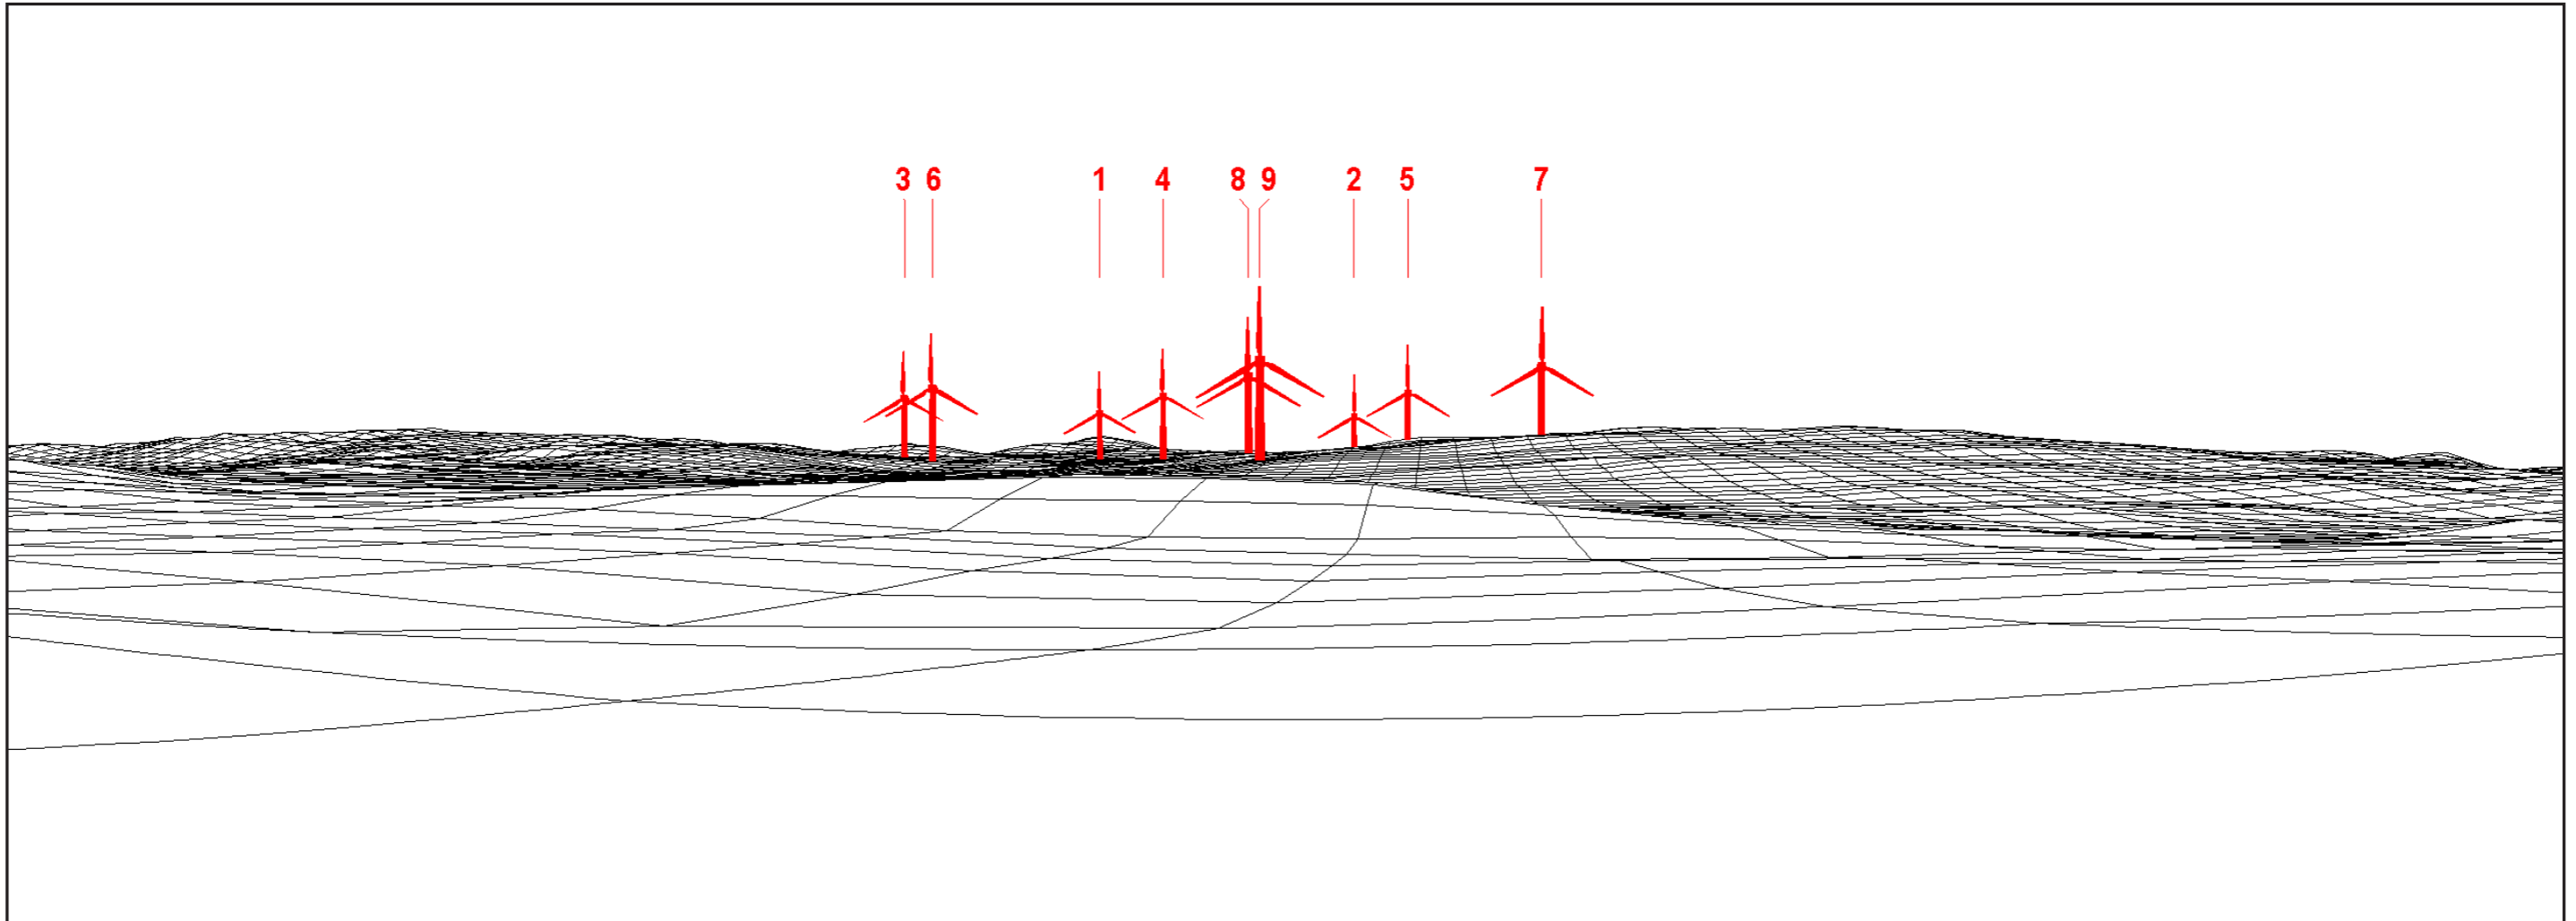

Wireframe

Viewpoint Information

20 - Braemar

OS Reference: 273654, 577344

Direction of view towards site: North