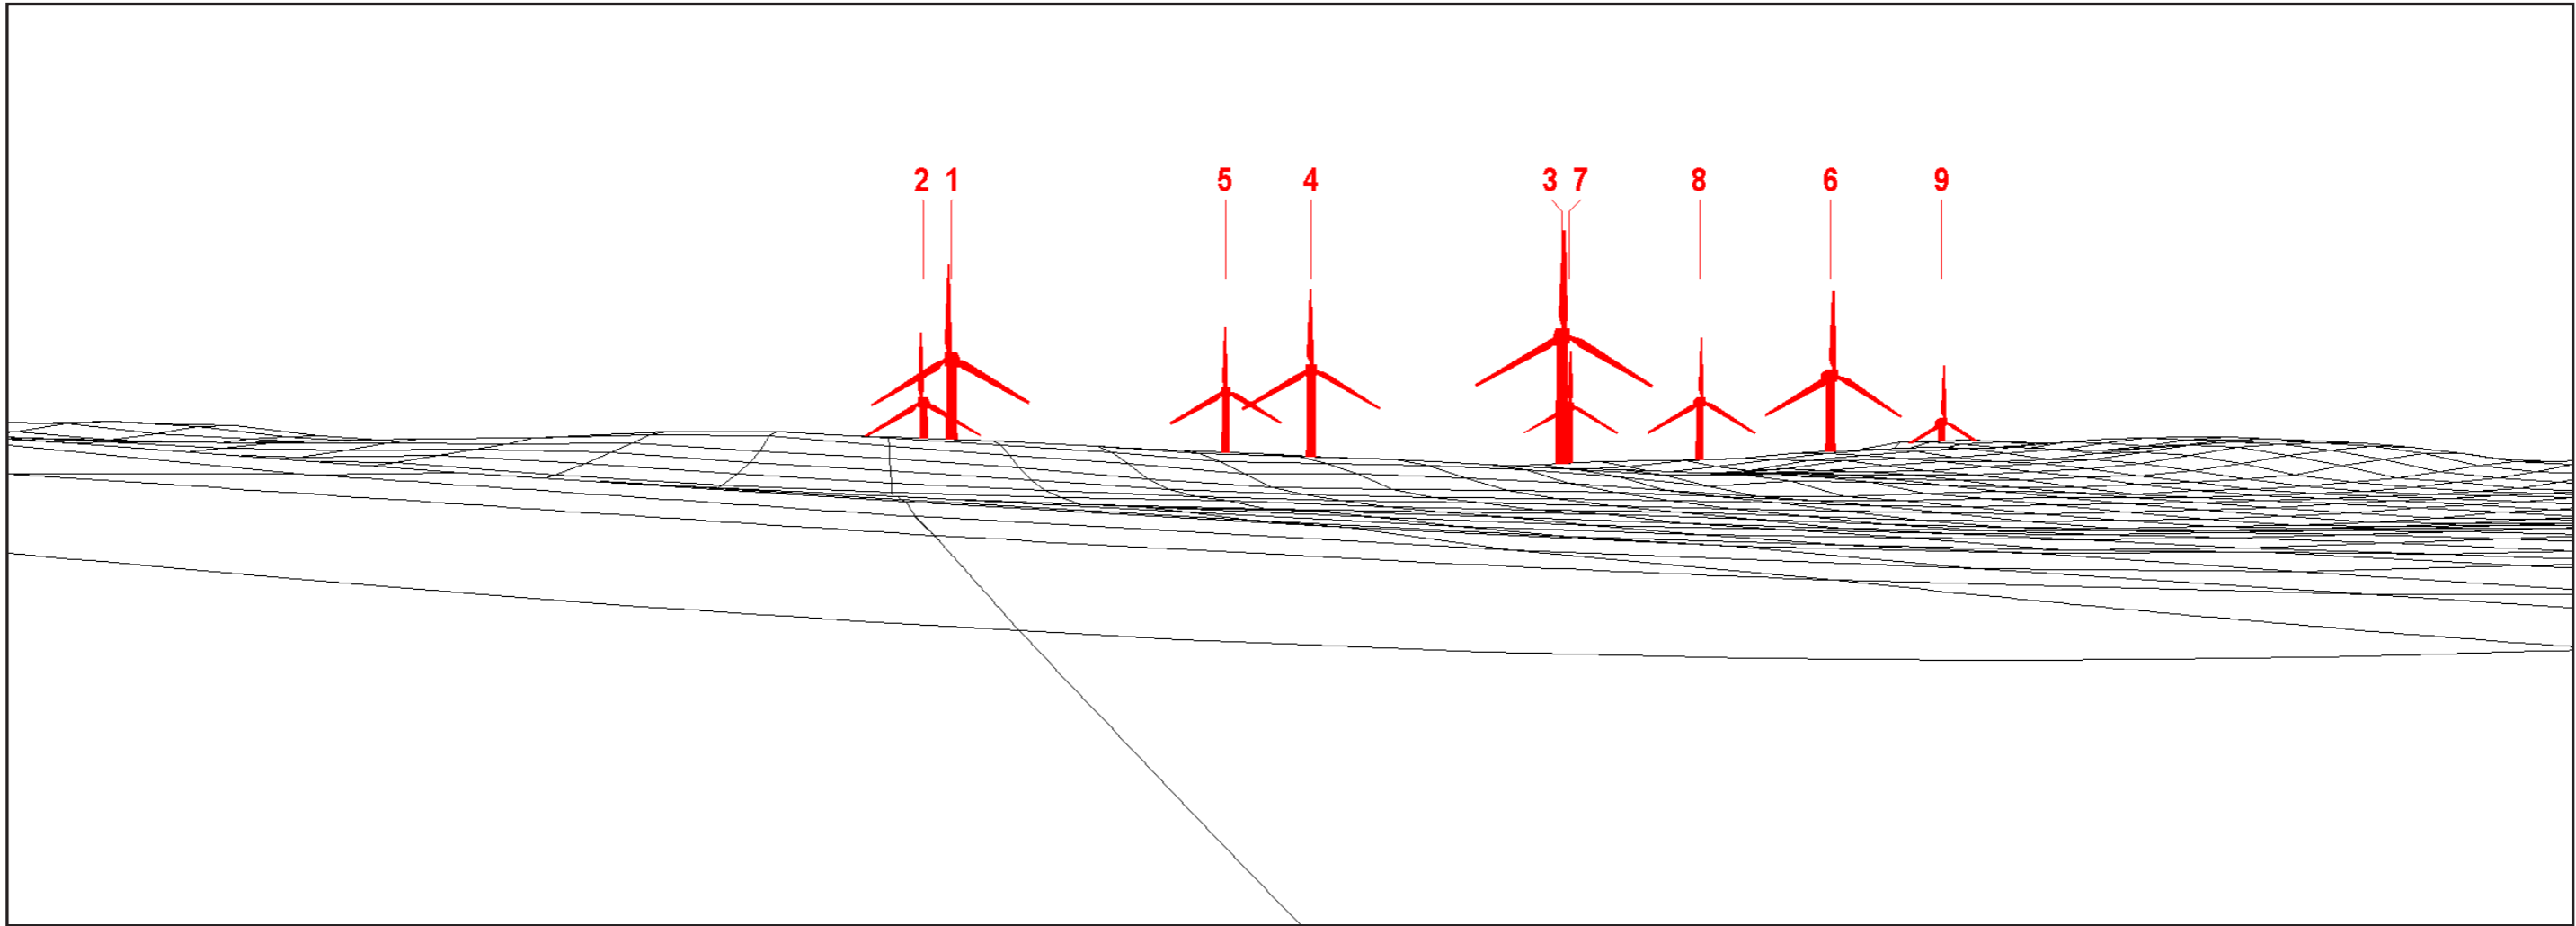

Direction of view towards site: South-west

Wireframe

Viewpoint Information

6 and 7 - The Byre A and The Byre B  
OS Reference: 274879, 580635 (The Byre A grid ref)  
Direction of view towards site: West

Wireframe

Viewpoint Information  
8 - Drumwhirn  
OS Reference: 274897, 580610  
Direction of view towards site: West

Wireframe

Viewpoint Information  
9 - Blackcraig  
OS Reference: 271456, 580722  
Direction of view towards site: East