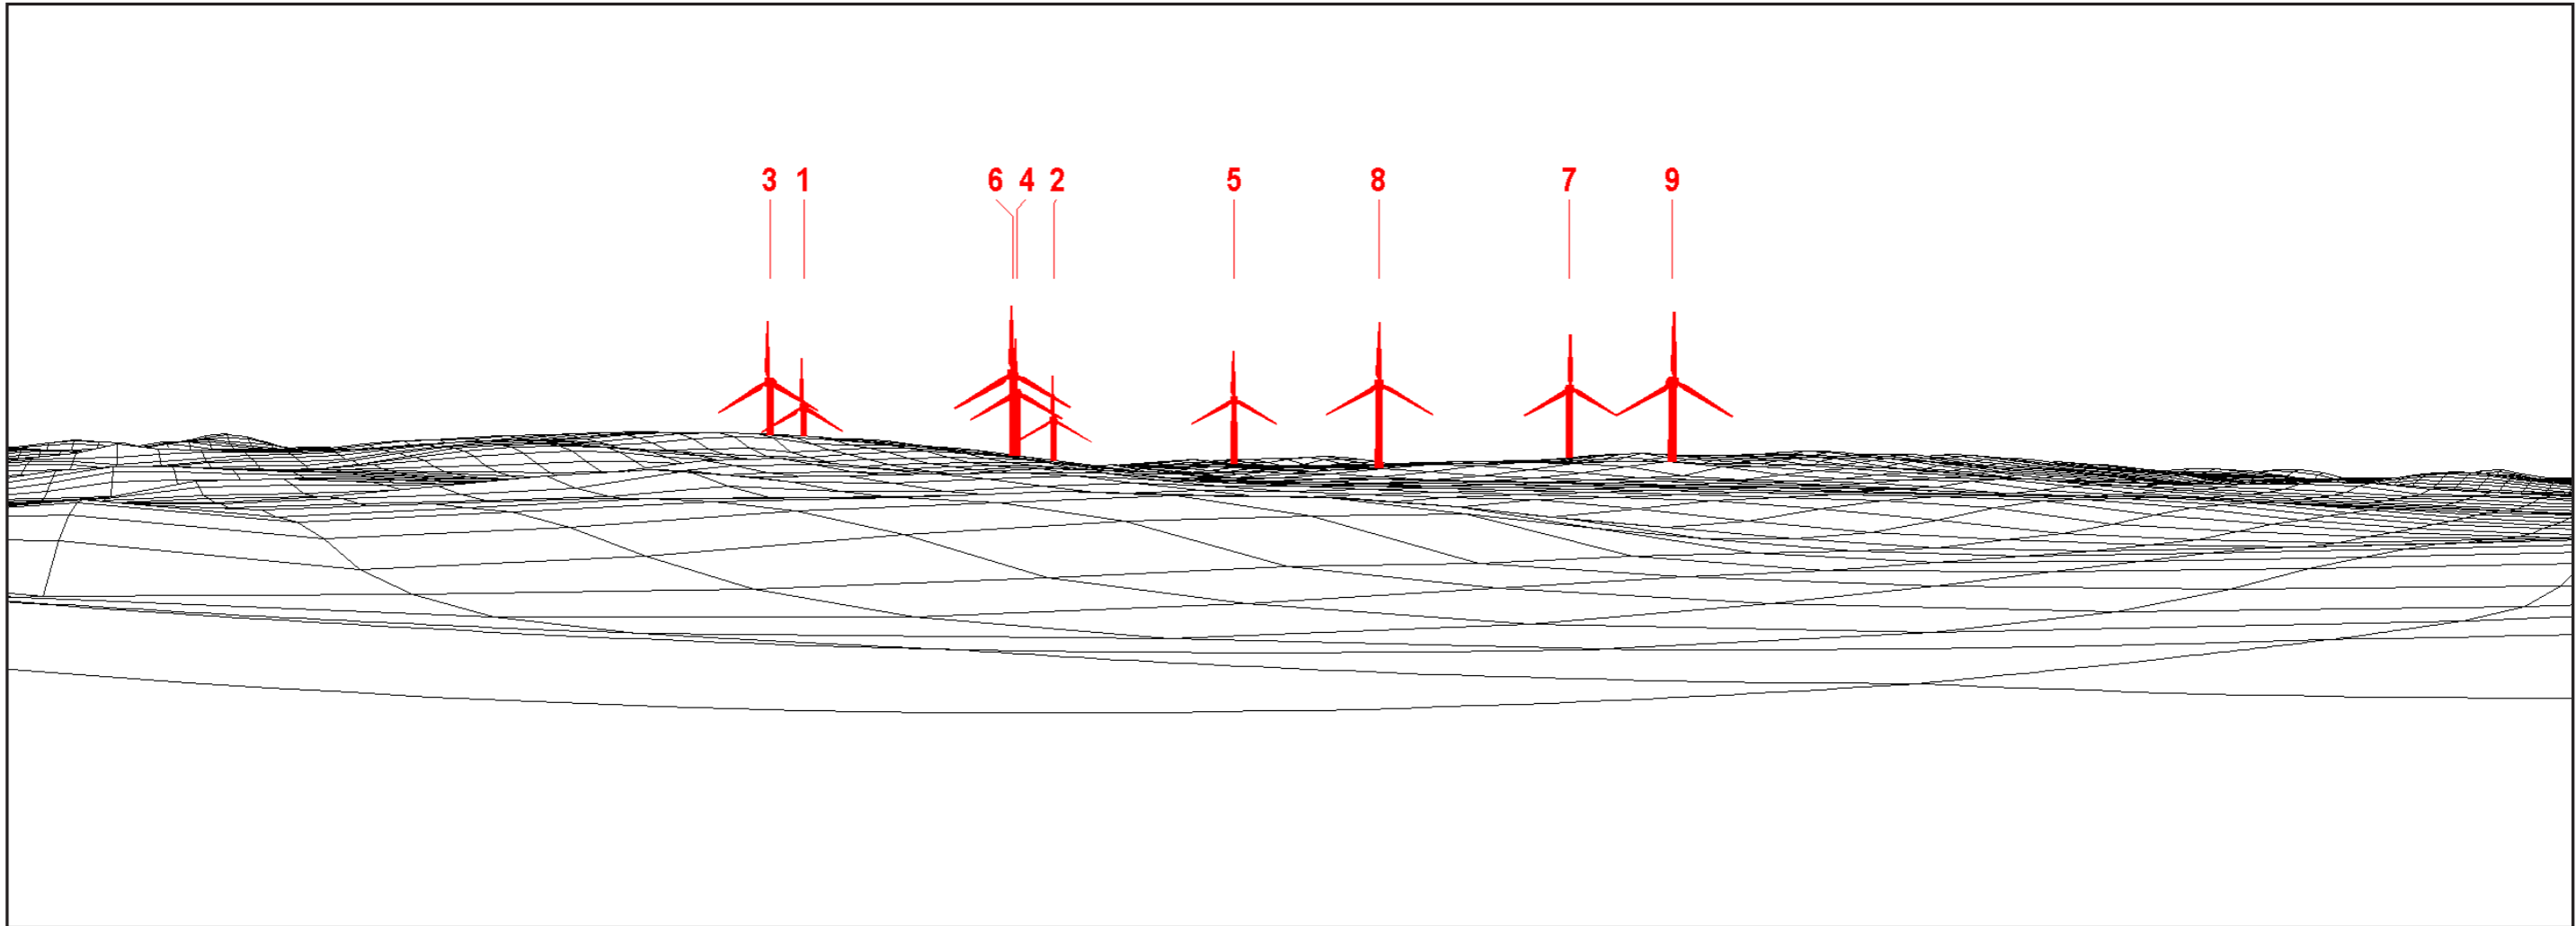

Viewpoint Information  
8 - Drumwhirn  
OS Reference: 274897, 580610  
Direction of view towards site: West

Wireframe

Viewpoint Information  
9 - Blackcraig  
OS Reference: 271456, 580722  
Direction of view towards site: East

Wireframe

Viewpoint Information

10 - Garcrogo and Kennels

OS Reference: 271489, 578939

Direction of view towards site: North-east

Wireframe

Viewpoint Information

11 - Knowetop

OS Reference: 274321, 581766

Direction of view towards site: North-east

Wireframe

Viewpoint Information

12 - Marnhoul

OS Reference: 271809, 578024

Direction of view towards site: North-east

Wireframe