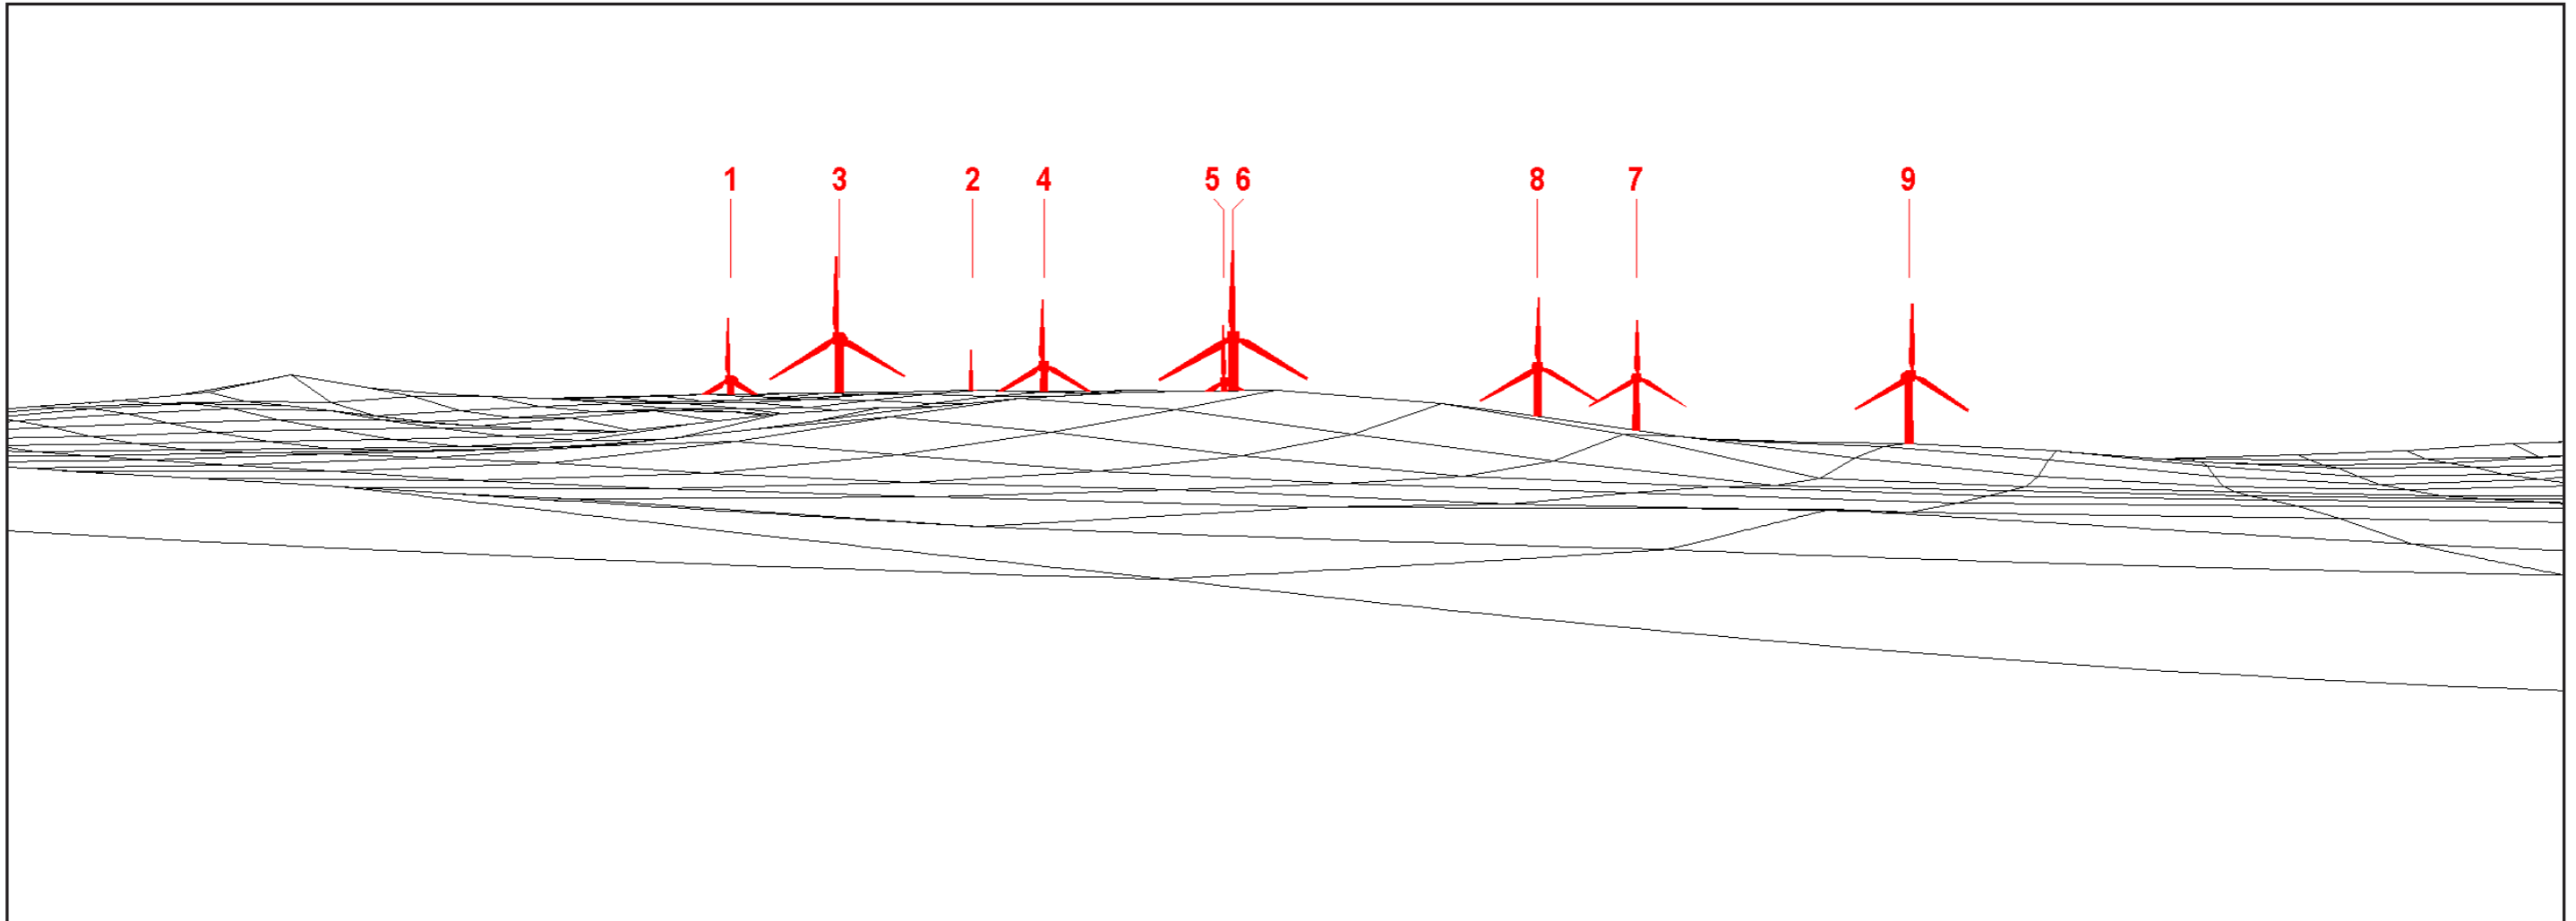

Direction of view towards site: South-west

Wireframe

Viewpoint Information

6 and 7 - The Byre A and The Byre B  
OS Reference: 274879, 580635 (The Byre A grid ref)  
Direction of view towards site: West

Wireframe

Viewpoint Information  
8 - Drumwhirn  
OS Reference: 274897, 580610  
Direction of view towards site: West

Wireframe

Viewpoint Information  
9 - Blackcraig  
OS Reference: 271456, 580722  
Direction of view towards site: East