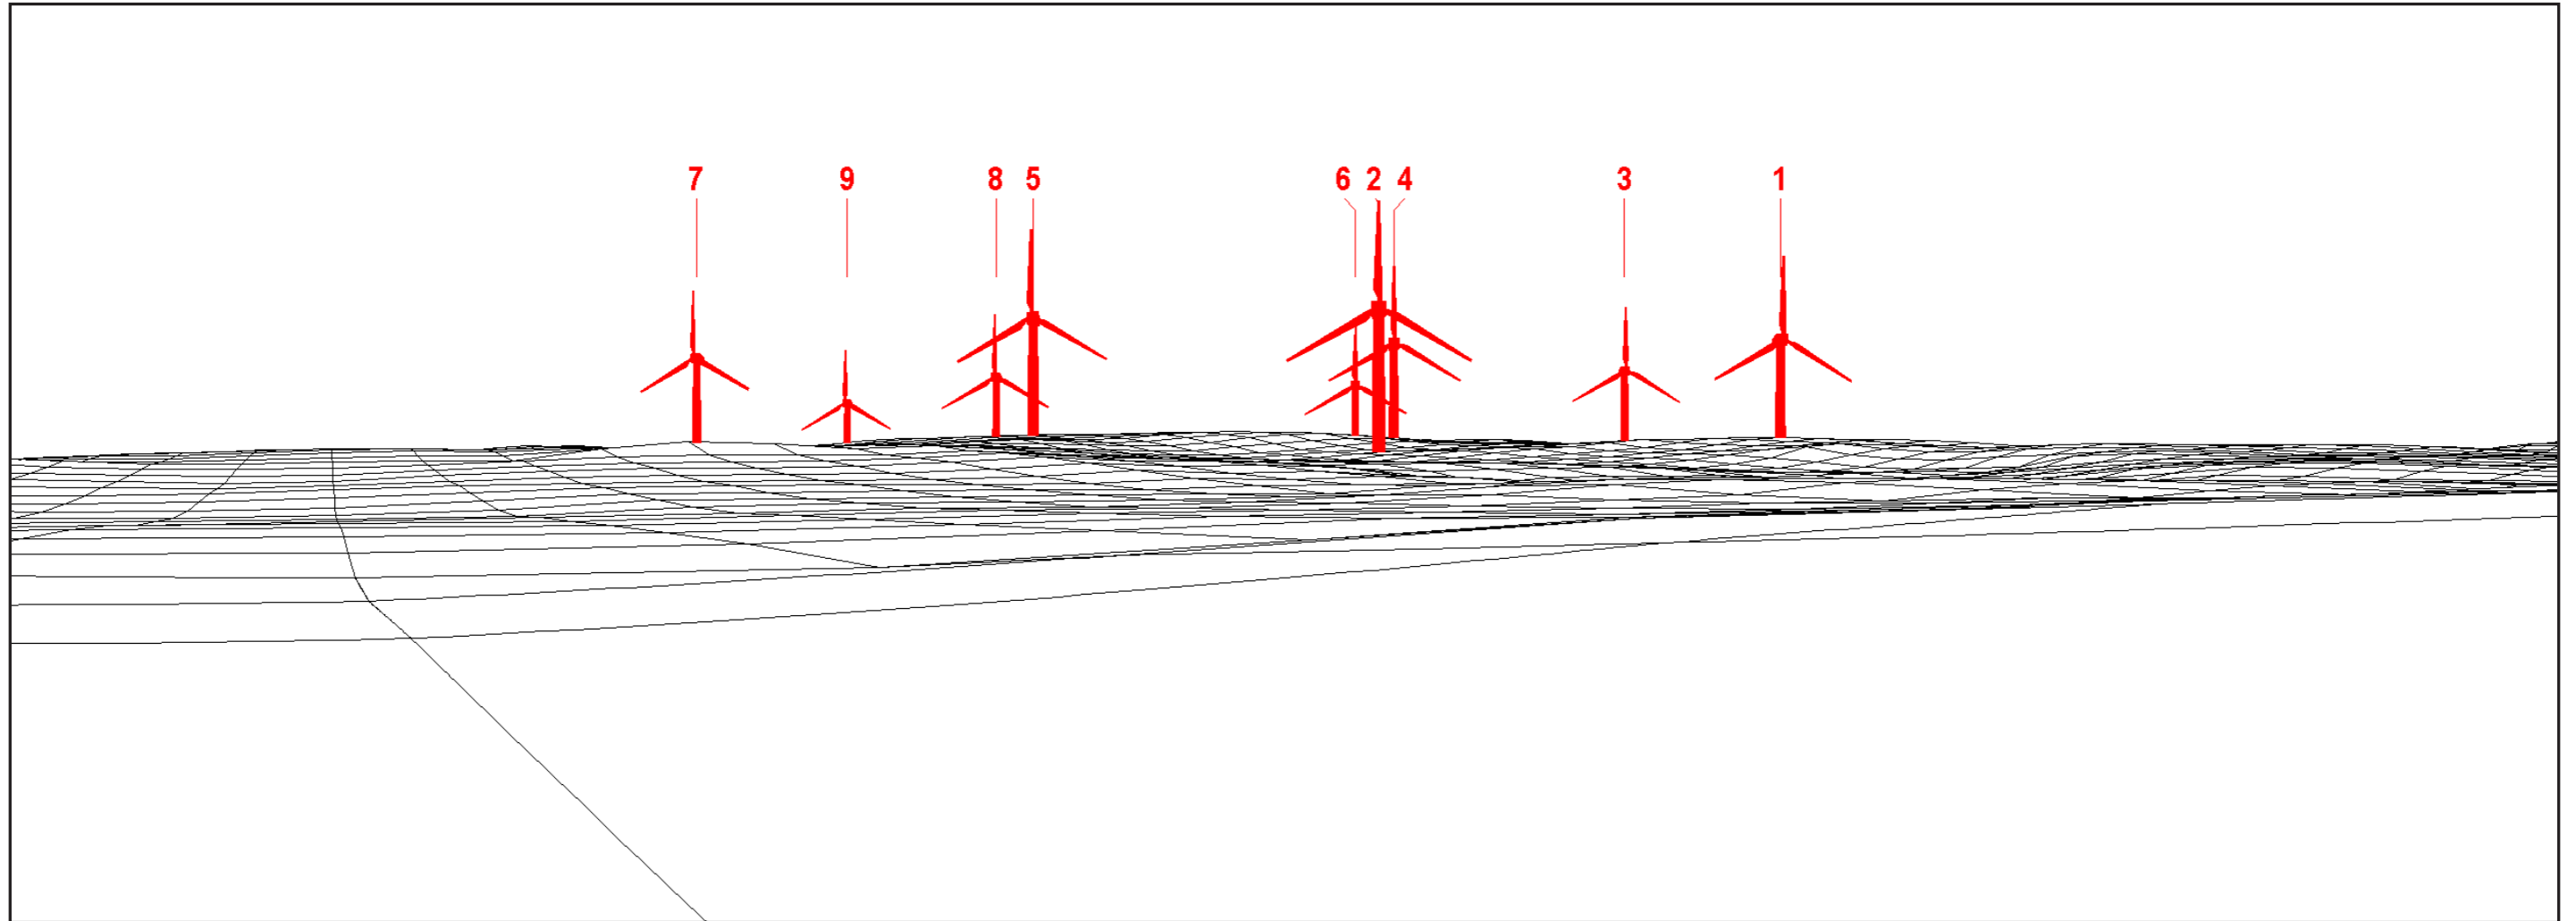

OS Reference: 273832, 582085

Direction of view towards site: South-west

Wireframe

Viewpoint Information

3 - Halfmark

OS Reference: 271887, 582369

Direction of view towards site: South-east

Wireframe