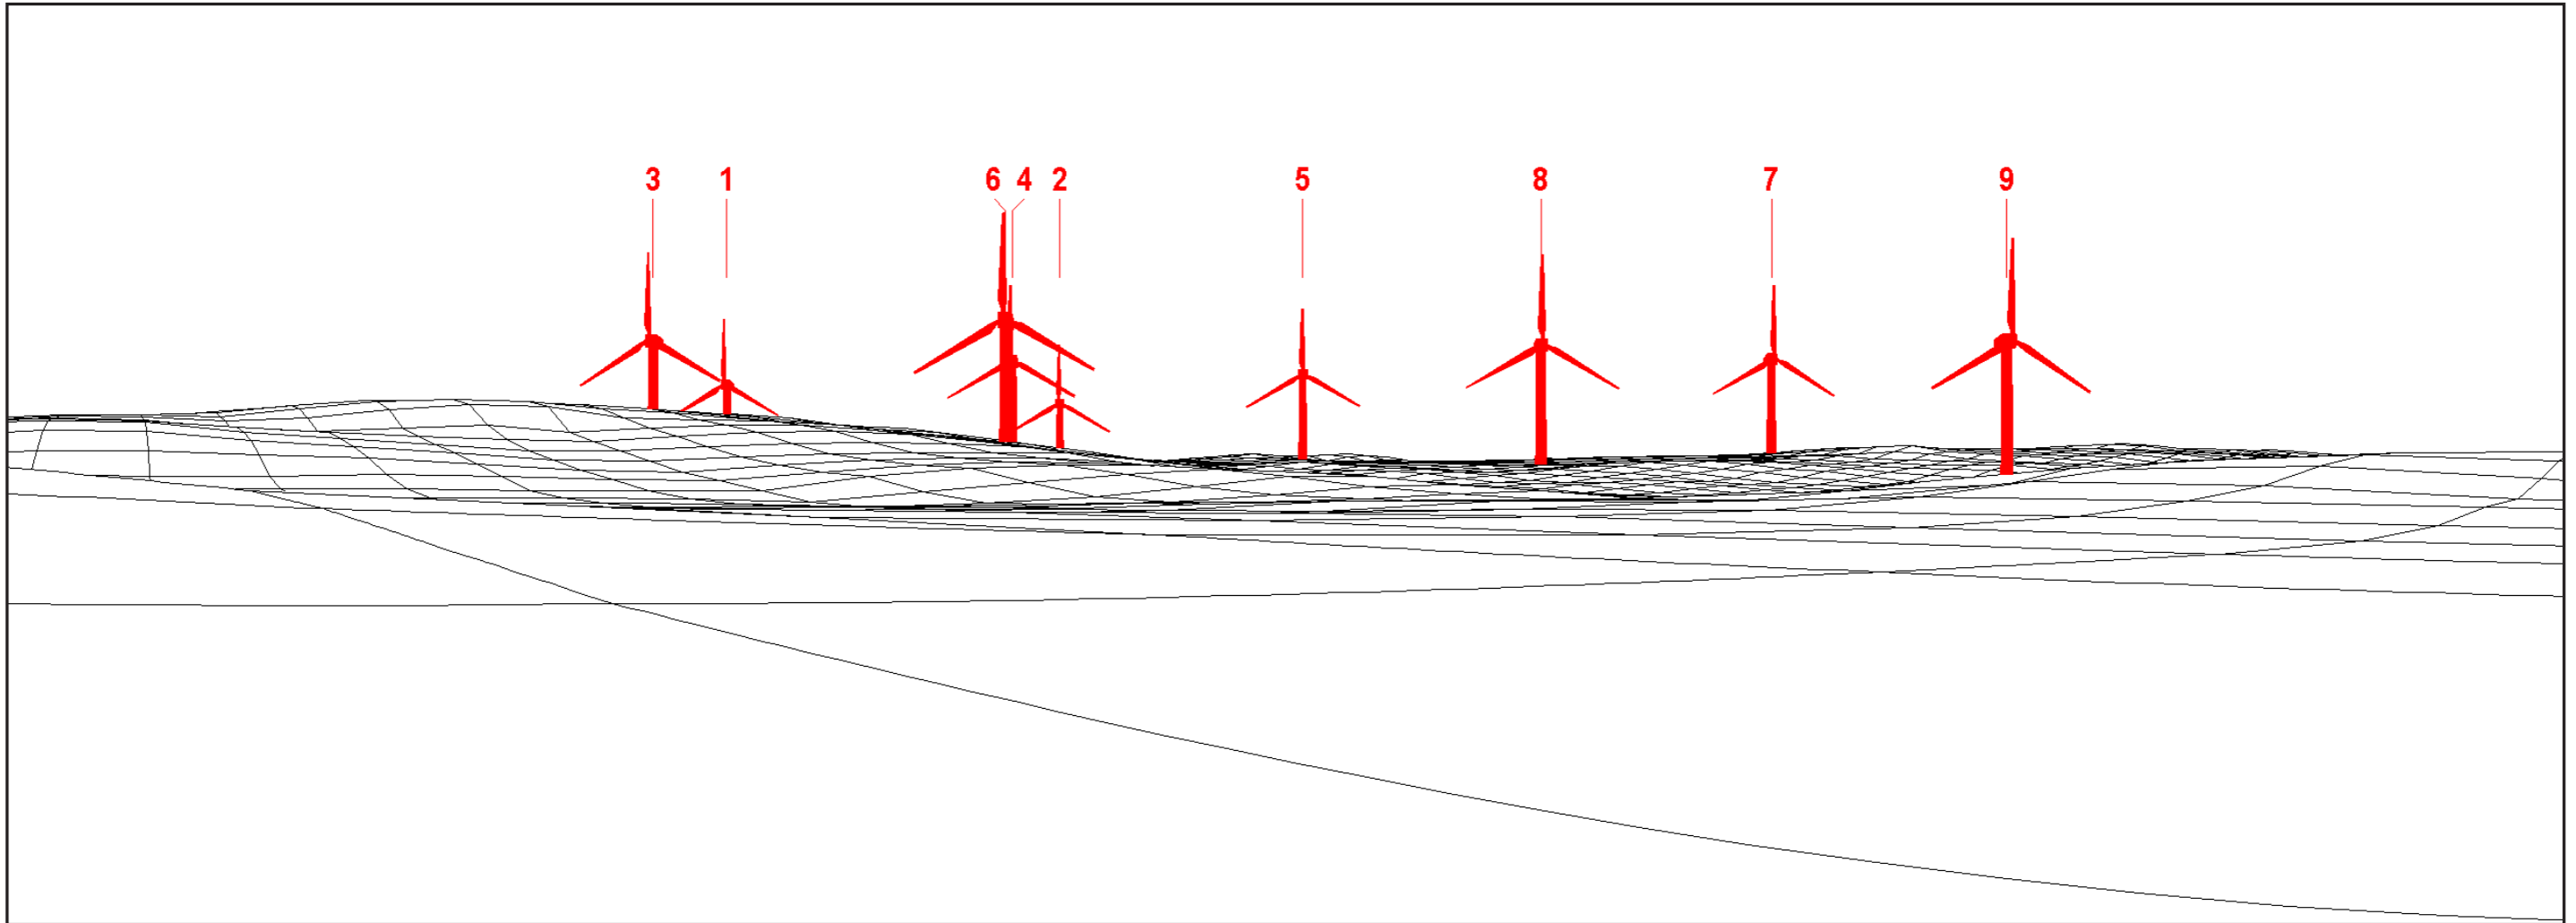

Wireframe

Viewpoint Information

15 - 1-6 Caldow Cottages

OS Reference: 272192, 578654

Direction of view towards site: North-east