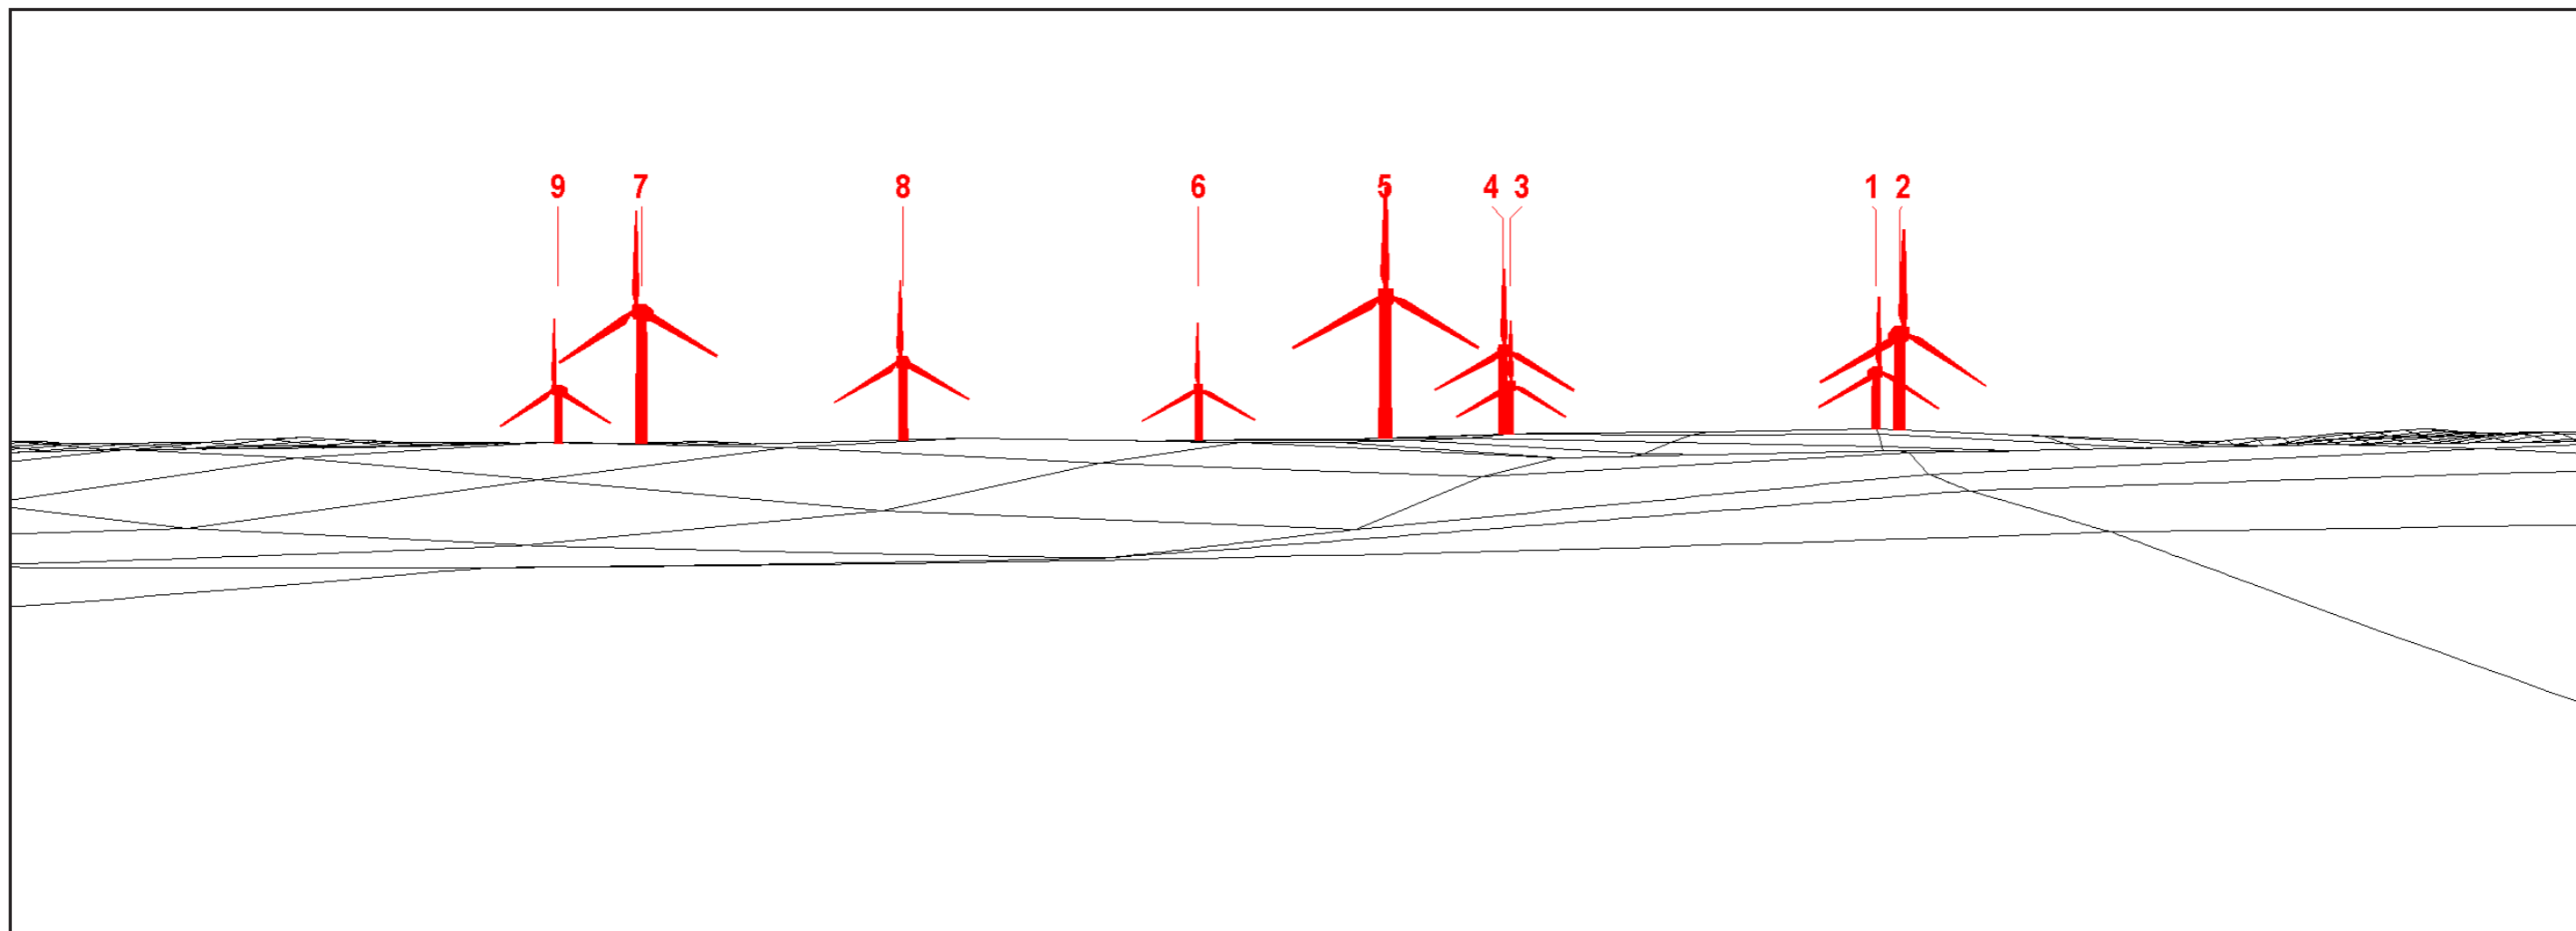

Viewpoint Information

4 - Nether Monybuie

OS Reference: 274282, 581719

Direction of view towards site: South-west

Wireframe

Viewpoint Information

5 - Monybuie Schoolhouse

OS Reference: 274233, 581587

Direction of view towards site: South-west

Wireframe

Viewpoint Information

6 and 7 - The Byre A and The Byre B  
OS Reference: 274879, 580635 (The Byre A grid ref)  
Direction of view towards site: West

Wireframe

Viewpoint Information  
8 - Drumwhirn  
OS Reference: 274897, 580610  
Direction of view towards site: West

Wireframe

Viewpoint Information  
9 - Blackcraig  
OS Reference: 271456, 580722  
Direction of view towards site: East