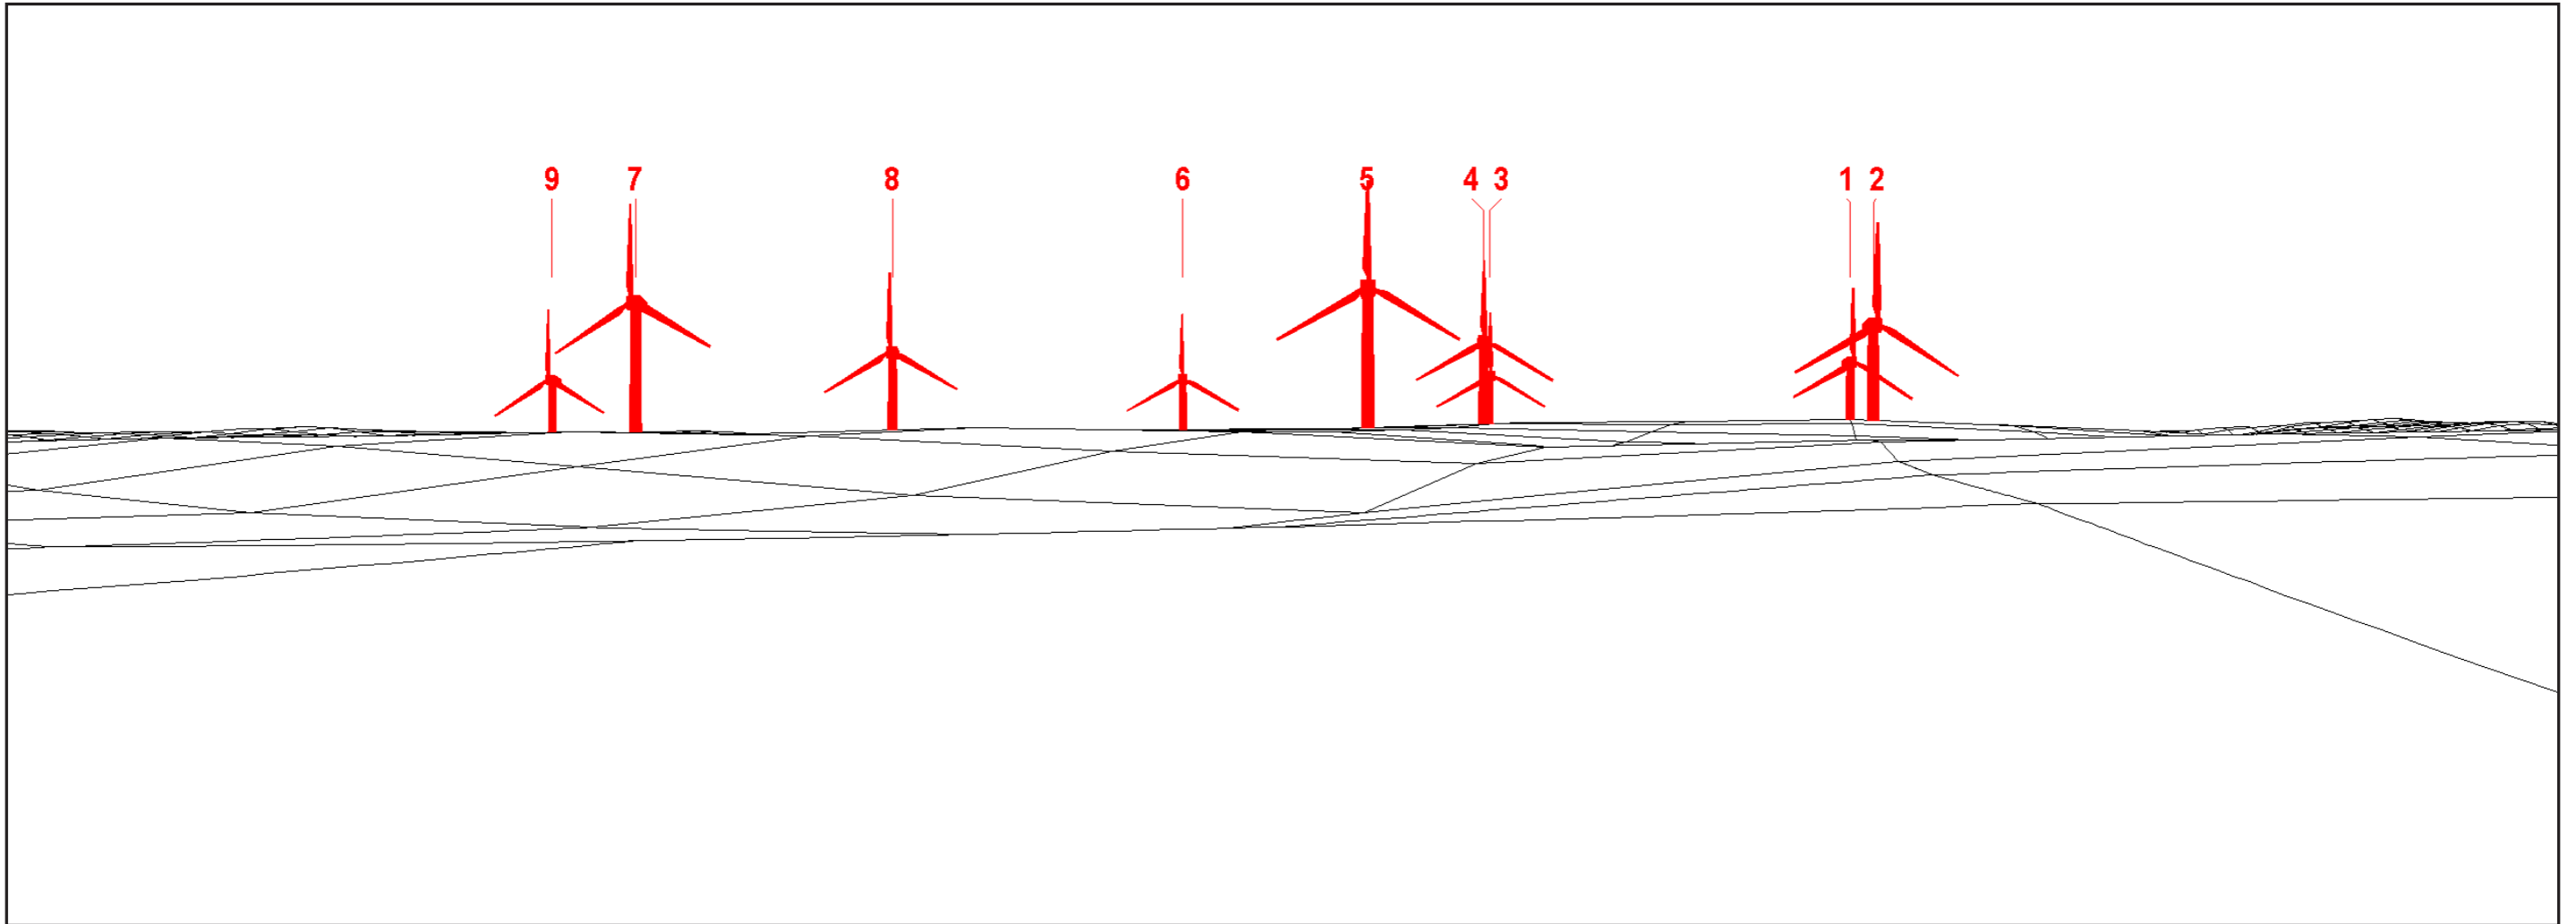

Viewpoint Information

4 - Nether Monybuie

OS Reference: 274282, 581719

Direction of view towards site: South-west

Wireframe

Viewpoint Information

5 - Monybuie Schoolhouse

OS Reference: 274233, 581587

Direction of view towards site: South-west

Wireframe

Viewpoint Information

6 and 7 - The Byre A and The Byre B  
OS Reference: 274879, 580635 (The Byre A grid ref)  
Direction of view towards site: West

Wireframe

Viewpoint Information  
8 - Drumwhirn  
OS Reference: 274897, 580610  
Direction of view towards site: West

Wireframe

Viewpoint Information  
9 - Blackcraig  
OS Reference: 271456, 580722  
Direction of view towards site: East