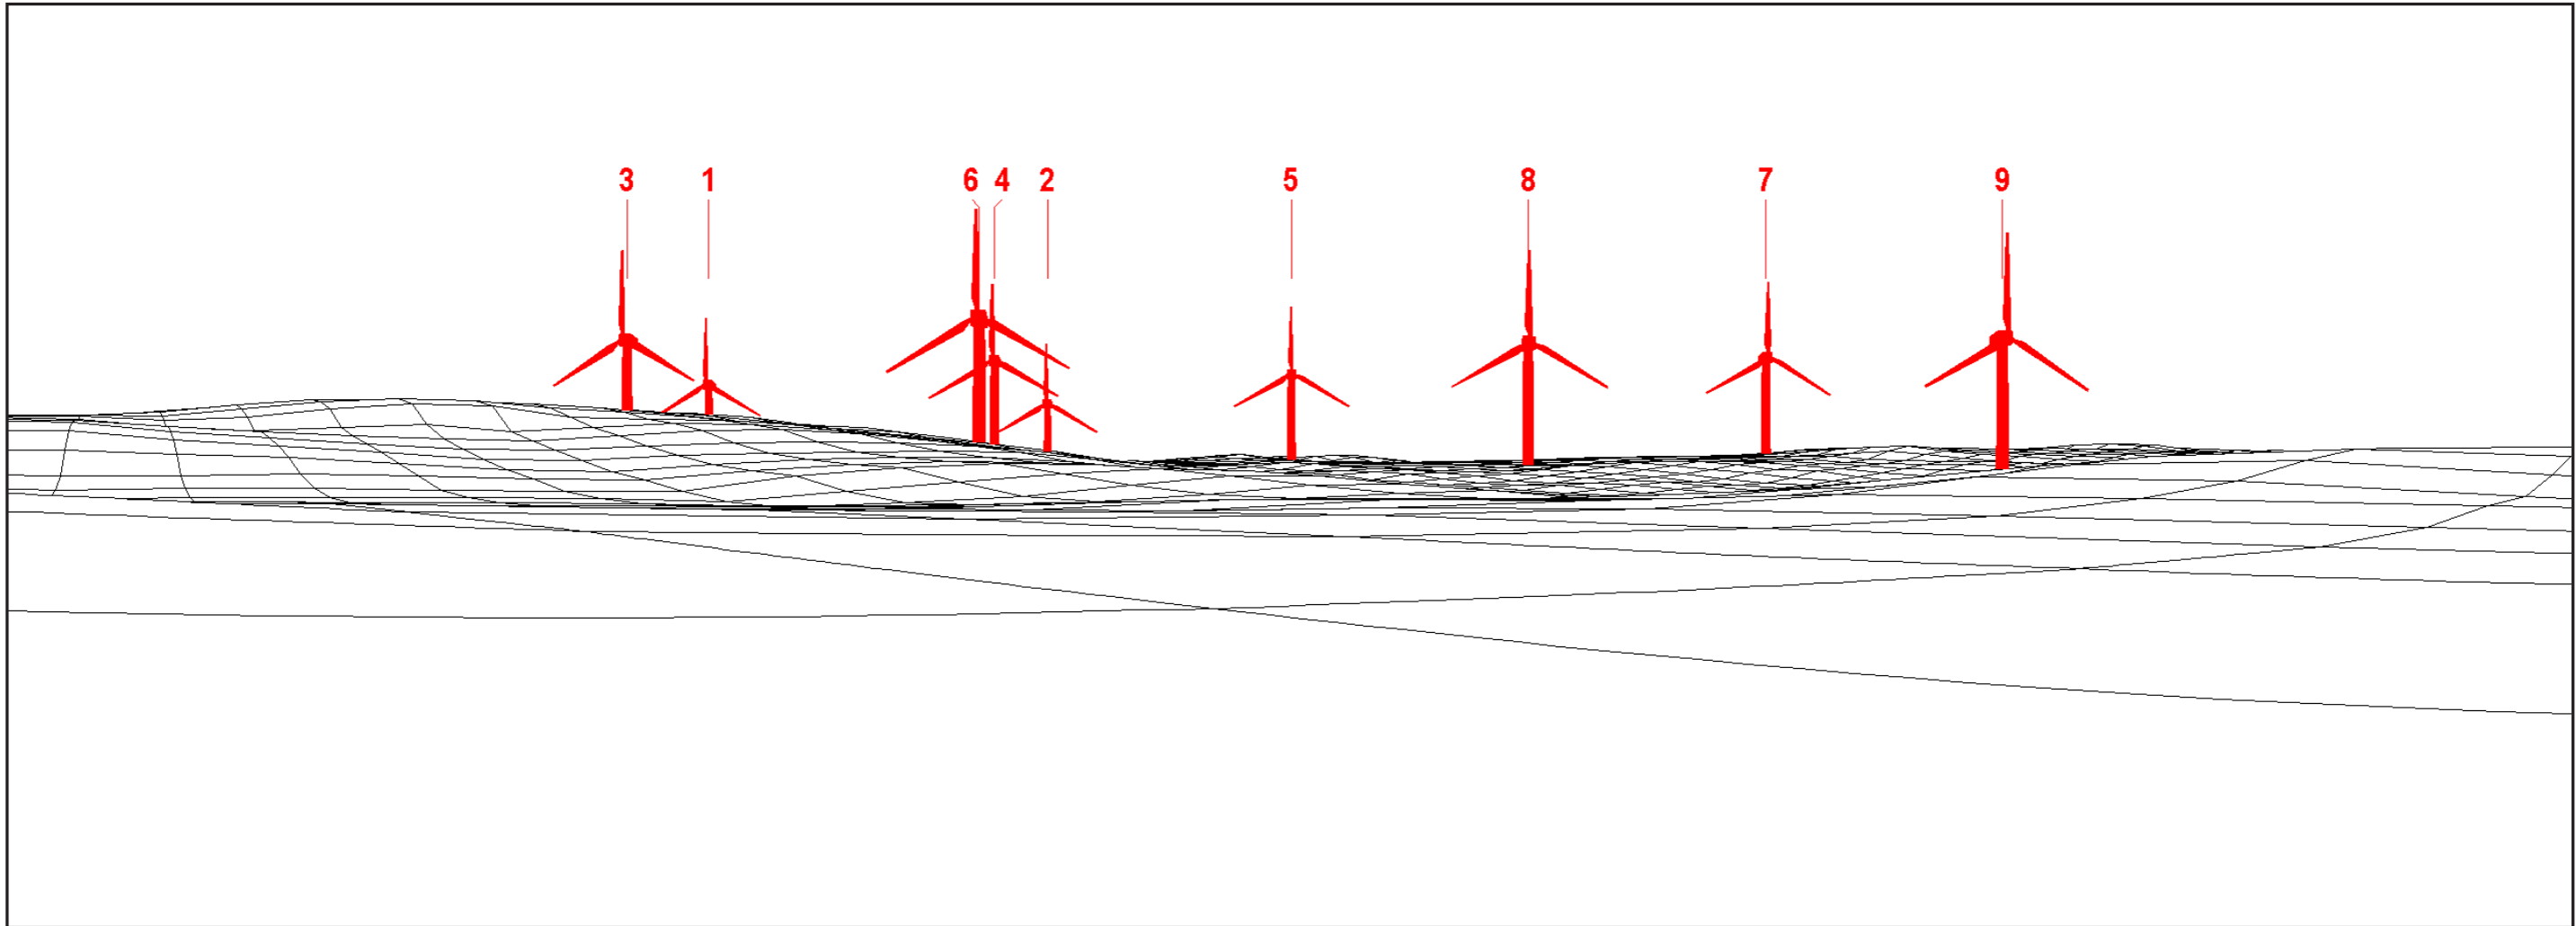

Wireframe

Viewpoint Information

14 - Caldow Lodge

OS Reference: 272222, 578657

Direction of view towards site: North-east