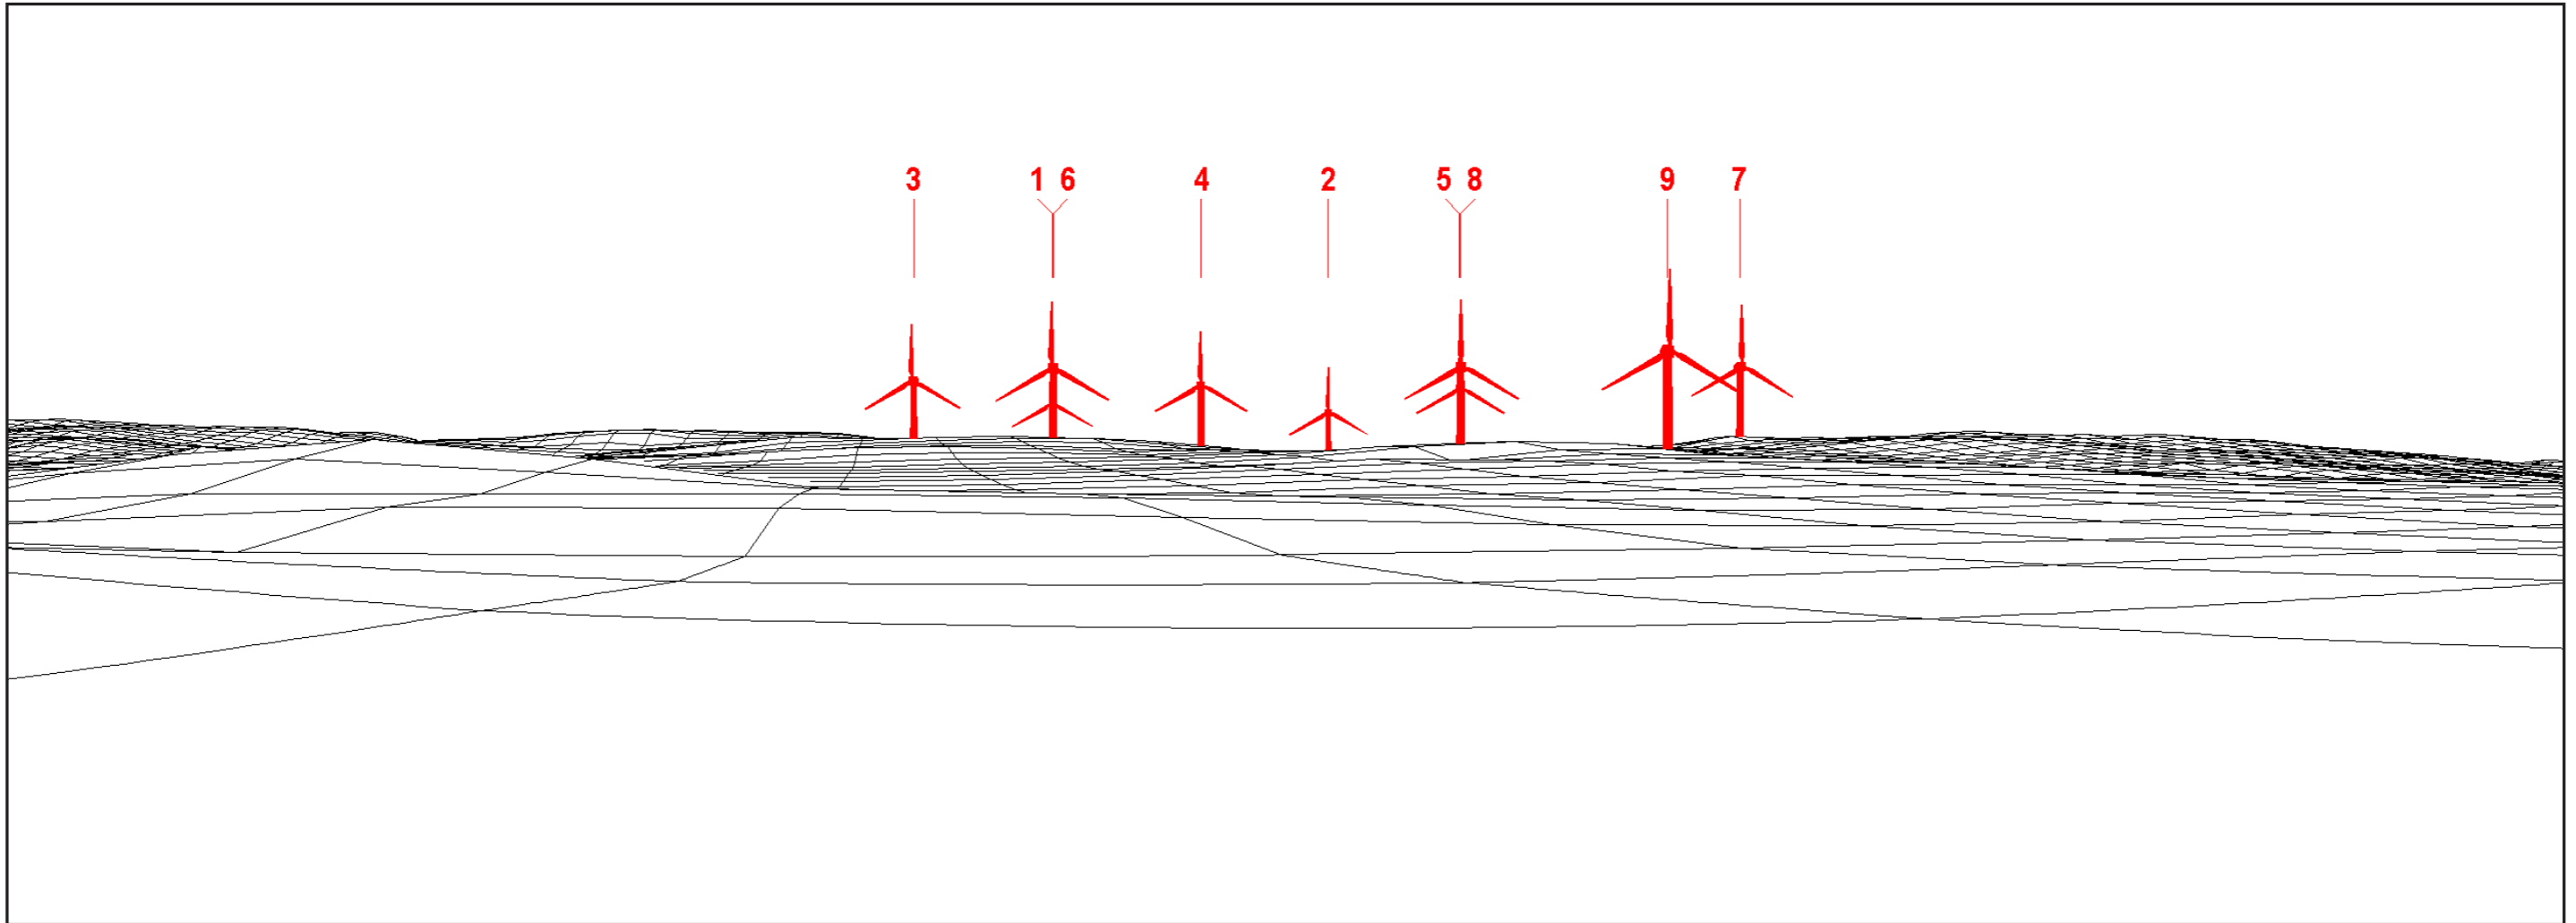

Wireframe

Viewpoint Information
16 - Woodhead
OS Reference: 272650, 577680
Direction of view towards site: North