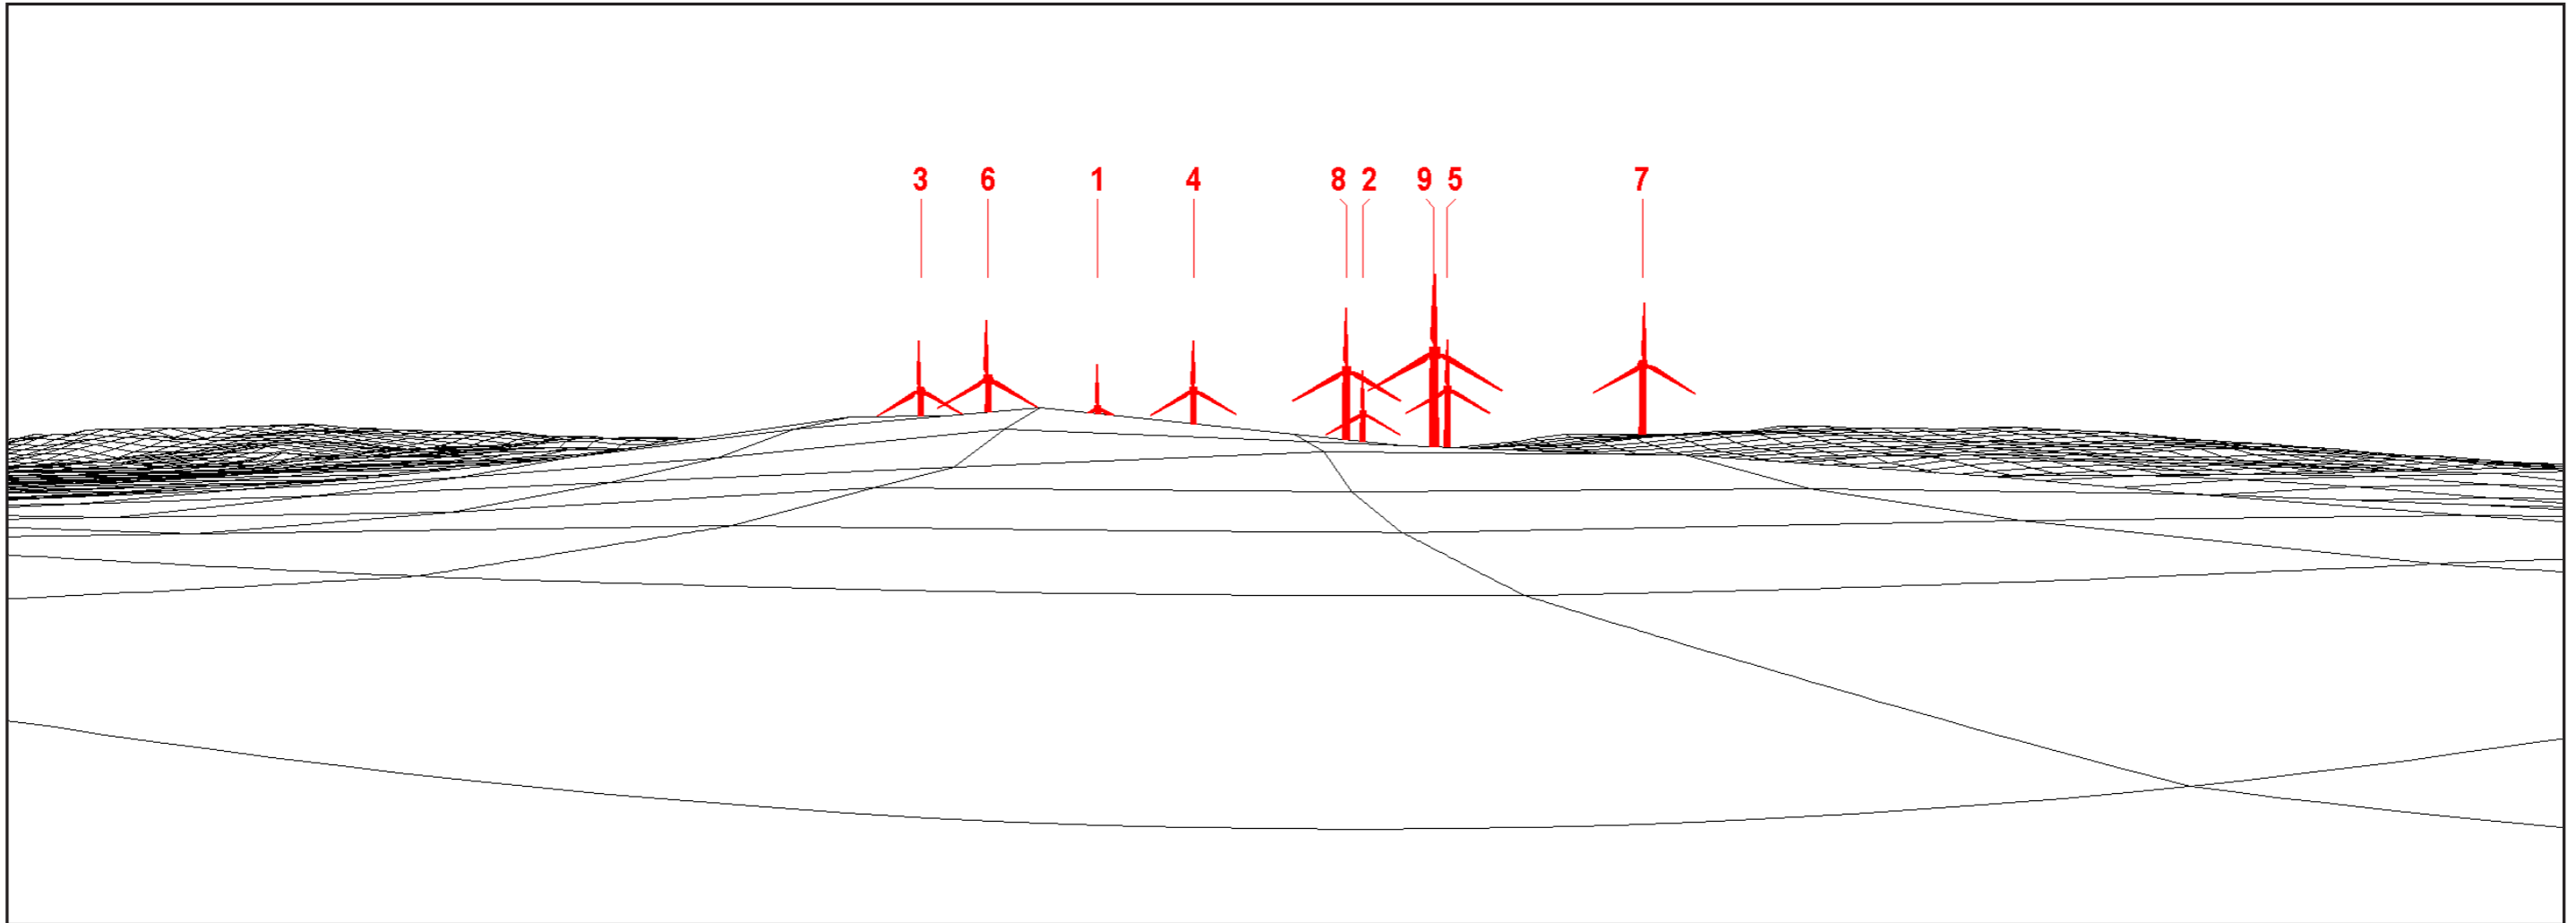

Wireframe

Viewpoint Information

17 - Mid Moss

OS Reference: 272905, 577443

Direction of view towards site: North

Wireframe

Viewpoint Information

18 - Mossend