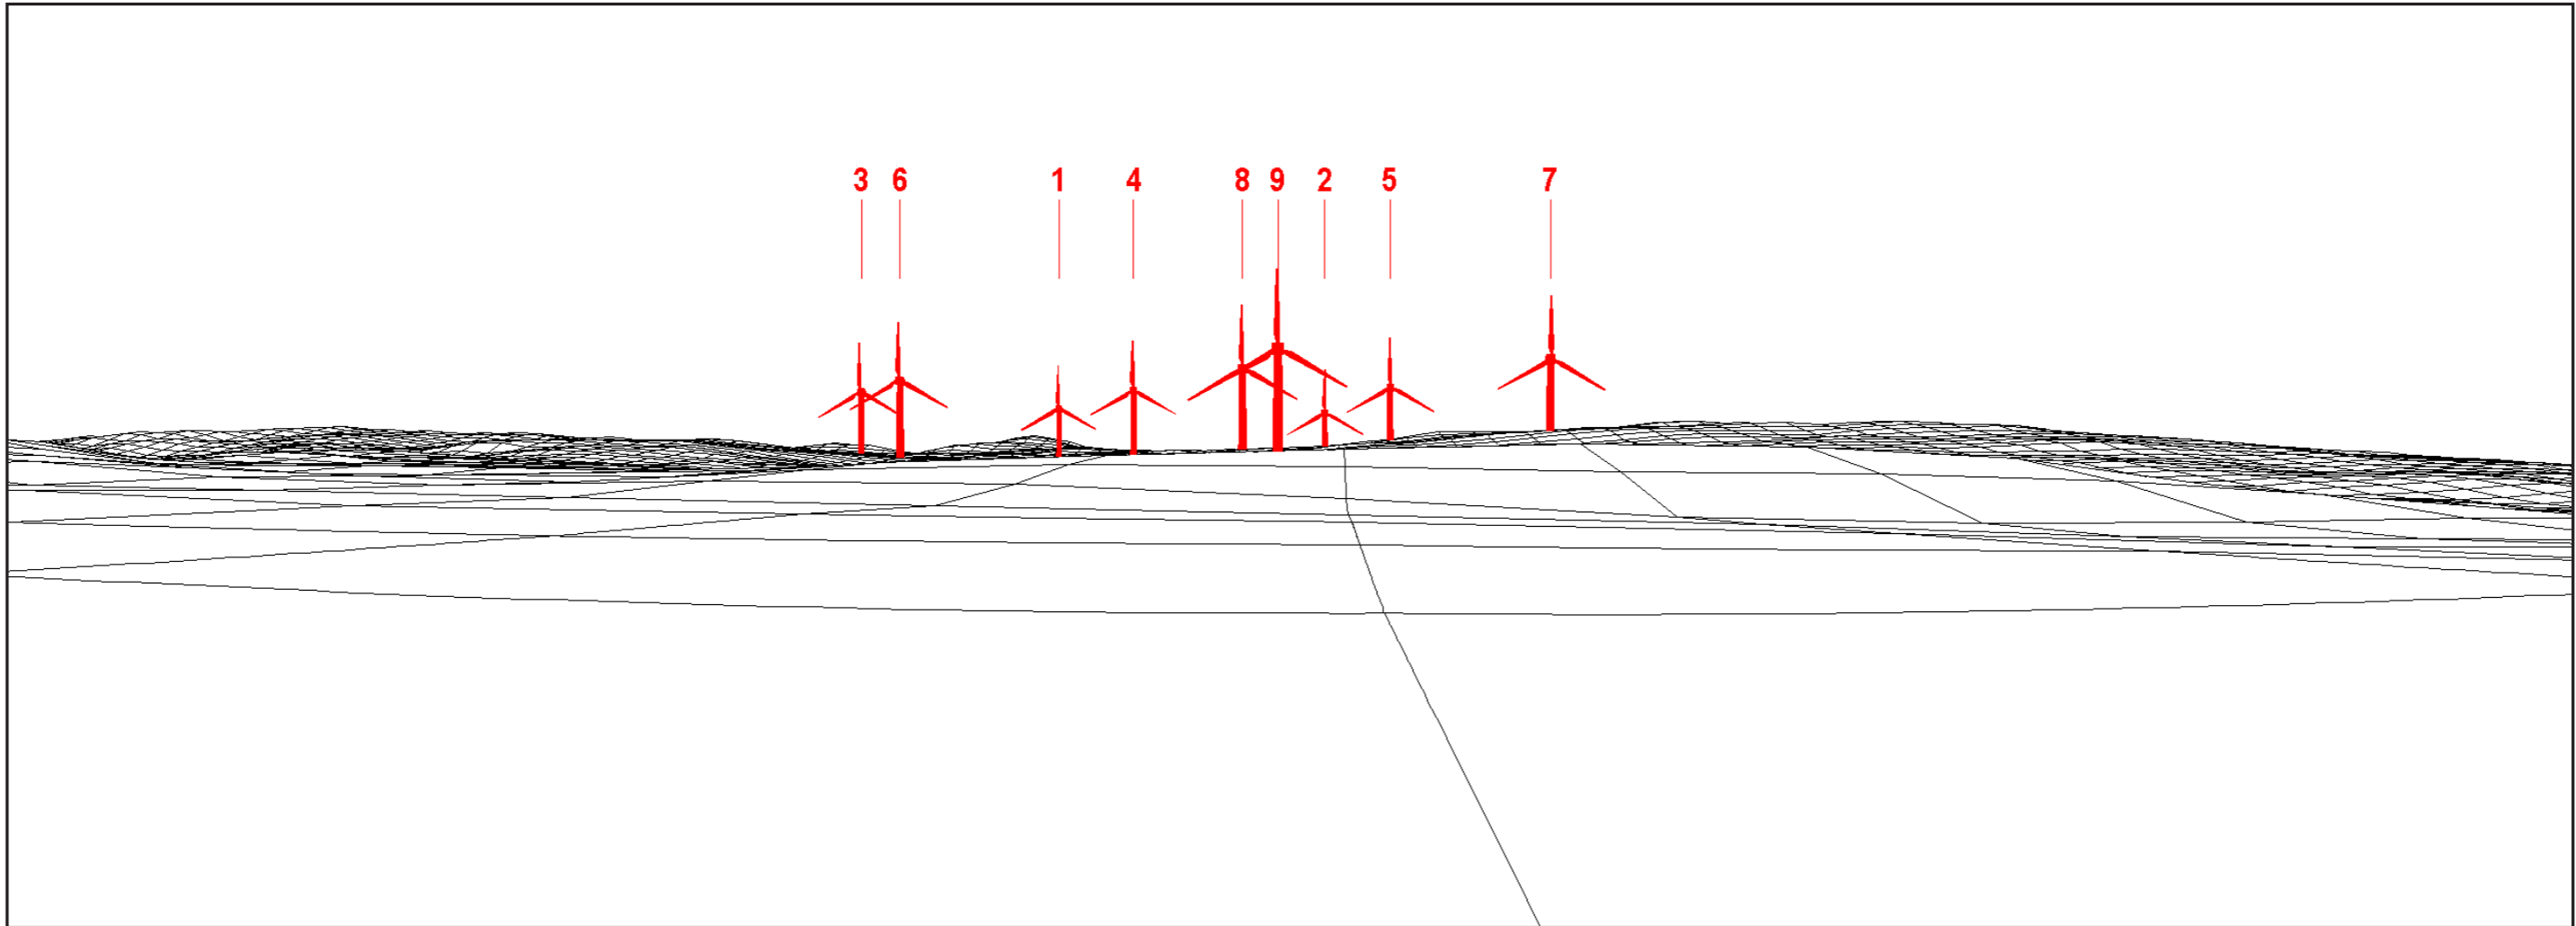

Wireframe

Viewpoint Information
19 - Auchenvy Farm
OS Reference: 273519, 577445
Direction of view towards site: North